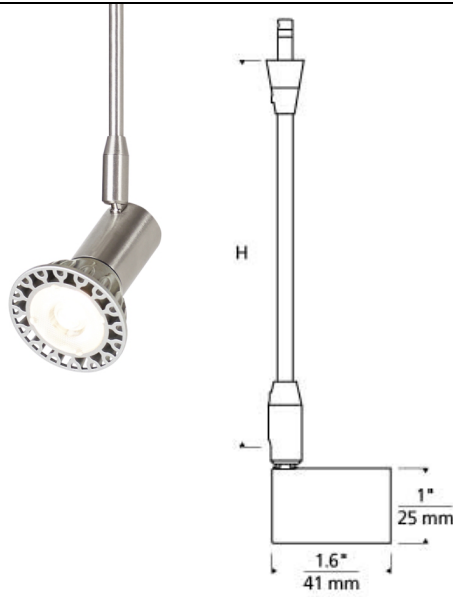

Bolt Head

T20

DESCRIPTION

Bolt Head, by Tech Lighting, provides focused light in with its 360° rotation and 90° pivot with a concealed lamp (not included). A great solution for highlighting works of art using the Tech Lighting Monorail system. Available in two stem lengths, 3" and 6" and two finishes, satin nickel and white. (No Lamp) Rated for rated for (1) 50 watt max halogen MR16 lamp (Not Included). Dimmable with Low-Voltage electronic or magnetic dimmer (based on transformer).

ACCESSORIES & OPTICAL CONTROLS

Bell Shade, Belladonna Shade, Cone Glass Shield, Cone Onyx Shield, Prism Glass Shield, Round Glass Shield

WEIGHT

0.25-0.25lb / 0.11-0.11kg ±

satin nickel

white

ORDERING INFORMATION

700 SYSTEM	BLT	LENGTH (A)	FINISH
FJ	FREEJACK	03 3"	S SATIN NICKEL
MP	MONOPOINT	06 6"	W WHITE
MO	MONORAIL		
MO2	TWO-CIRCUIT MONORAIL		

Note. MP includes 4" Round Flush Canopy.

TECH LIGHTING®

7400 Linder Avenue
Skokie, Illinois 60077