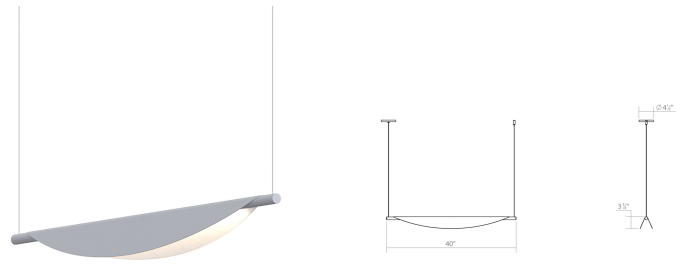

Project:

Tela LED Pendant Spec Sheet

SKU: 3121.18 Learn more at:
<https://sonnemanlight.com/tela-led-pendant>

Description: Elegantly draped along the axis of a tubular LED source, this flowing reflector directs the linear illumination downward. Tela can be used singularly or in an end-to-end linear configuration of multiple lengths as desired. Its sophisticated simplicity brings a sculptural flowing rhythm along a surface or within a linear space.

Type #:

Dimensions

Height:	3.5"
Width:	40"
Length:	3.75"
Canopy/Backplate/Base:	4.5"
Hanging Details:	6' Adjustable Cord/Cable
Size:	Single Pendant
Canopy/Backplate/Base Height:	0.5

Electrical Specs

Bulb(s) Included?:	Yes
Bulb 1 Type:	Integral LED
Bulb Quantity:	1
Input Voltage:	120VAC
Wattage:	15
Initial Lumens:	2100
Delivered Lumens:	1470
Color Temperature:	3000K
CRI:	90
Power Supply Type:	Driver
Power Supply Quantity:	1
Power Supply Location:	Outlet Box
Dimming Type:	TRIAC/ELV
Bulb Max Wattage:	15

Installation

Installation:	Licensed electrician required
Sloped Ceiling Compatible?:	Adapter Available
Minimum Hanging Height:	5"
Maximum Hanging Height:	77"

Shipping

Carton 1 L x W x H:	49" X 8" X 8"
Carton 1 Gross Weight:	7 LBS