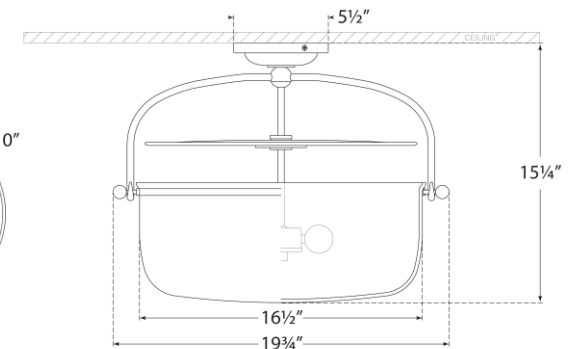

TEAR SHEET

Lorford Medium Semi-Flush Lantern

Item # CHC 4270GI-MG

Designer: Chapman & Myers

Height: 15"

Width: 19.75"

Canopy: 5.5" Round

Finishes: AI, GI

Glass Options: MG

Socket: 3 - E26 Keyless

Wattage: 3 - 40 B11

Weight: 15 Pounds

Note: Custom Height Available

©EFC DESIGNS

Top View

Side View