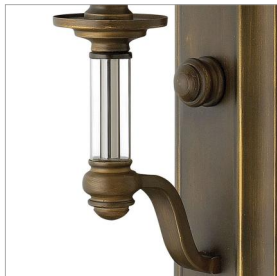

SUSSEX

4790EZ

SINGLE LIGHT SCONCE

Sussex offers traditional charm with an edge of modern luxury. The English Bronze finish, ivory fabric hardback shade, clear glass columns and candles adds to its sophistication.

DETAILS	
FINISH:	English Bronze
MATERIAL:	Metal
SHADE:	Ivory Fabric Hardback
DIMMABLE:	No

DIMENSIONS	
WIDTH:	4.8"
HEIGHT:	18"
WEIGHT:	2lb
BACK PLATE:	4.75"W X 14"H
EXTENSION:	7"
TOP TO OUTLET:	11"

LIGHT SOURCE	
LIGHT SOURCE:	Socketed
WATTAGE:	1-5w Cand. LED, 60w Equiv.
VOLTAGE:	120v

SHIPPING	
CARTON LENGTH:	8.5
CARTON WIDTH:	7
CARTON HEIGHT:	18
CARTON WEIGHT:	3

PRODUCT DETAILS:

- Suitable for use in dry (indoor) locations as defined by NEC and CEC. Meets United States UL Underwriters Laboratories & CSA Canadian Standards Association Product Safety Standards.
- Classic, elegant lines and timeless details enhance a traditional space