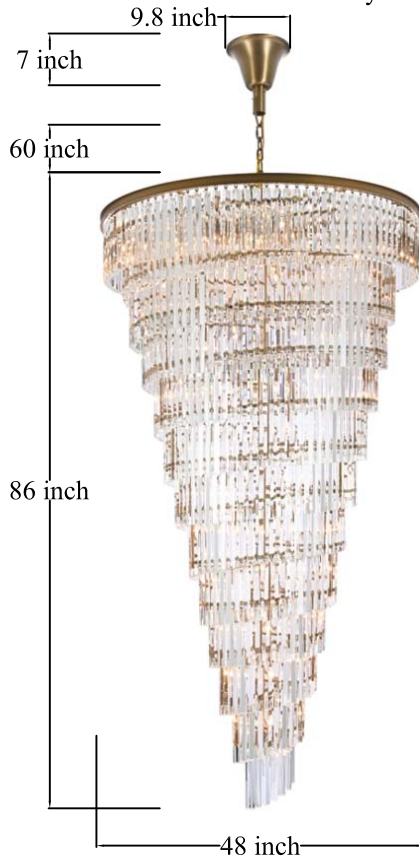

## SYDNEY COLLECTION

Sydney 58-Light Matte Black Pendant Clear Crystal

Stain Gold  
Item No:1201SR48SG

Matte Black  
Item No:1201SR48MB

Polished Nickel  
Item No:1201SR48PN

### Dimensions

Canopy Size(in)	D9.8"H7"
Chain/Rod Length	60"
Length	
Width	48"
Height	86"
Maximum Height	150"

### Specifications

Finish	3 Finishes
Material	Iron / Crystal
Crystal/Glass Color	Clear
Type	Pendant
Hanging Device	Chain
Voltage	110-125V
Dimmable	YES
Warranty	1 Year Limited
Shipment Type	LTL

### Bulb / Socket

Socket Type	E12
Number of Lights	58
Wattage/Bulb	40W
Included	No