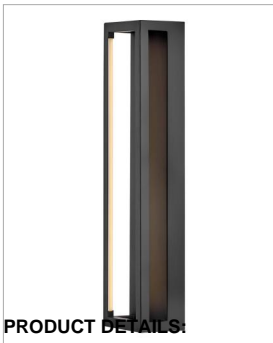

## FR31030BLK

### MEDIUM LED SCONCE

Onyx makes a sculptural statement with a minimalist frame and discretely hidden LEDs, each lit from within to create a modern work of art. Bold and striking, Onyx casts strong and dimmable light in any space.

DETAILS	
FINISH:	Black*
MATERIAL:	Steel
DIMMABLE:	YES - CL TYPE DIMMER (SSL7A)

DIMENSIONS	
WIDTH:	6"
HEIGHT:	24"
WEIGHT:	8lb
BACK PLATE:	6"W X 26"H
EXTENSION:	4"
TOP TO OUTLET:	12"

LIGHT SOURCE	
LIGHT SOURCE:	Integrated LED
LED NAME:	ES-FS2216C
WATTAGE:	40w LED *Included
VOLTAGE:	120v/277v
COLOR TEMP:	3000
LUMENS:	1588
CRI:	94
INCANDESCENT EQUIVALENCY:	2 x 60w
DIMMABLE:	YES - CL TYPE DIMMER (SSL7A)

SHIPPING	
CARTON LENGTH:	27.2
CARTON WIDTH:	8.3
CARTON HEIGHT:	6.7
CARTON WEIGHT:	9.5

PRODUCT DETAILS:

- Mounting hardware is hidden on the backplate to ensure a clean silhouette
- Fixture can be mounted horizontally.
- Suitable for use in dry (indoor) locations as defined by NEC and CEC. Meets United States UL Underwriters Laboratories & CSA Canadian Standards Association Product Safety Standards
- Fixture is ADA compliant and adheres to the standards and guidelines listed by the Americans with Disabilities Act
- Equipped with a 120/277 universal driver. 0-10 dimming.
- LED components carry a 5-year limited warranty
- Bold silhouette with dramatic details creates a modern statement
- Striking black finish enhances design