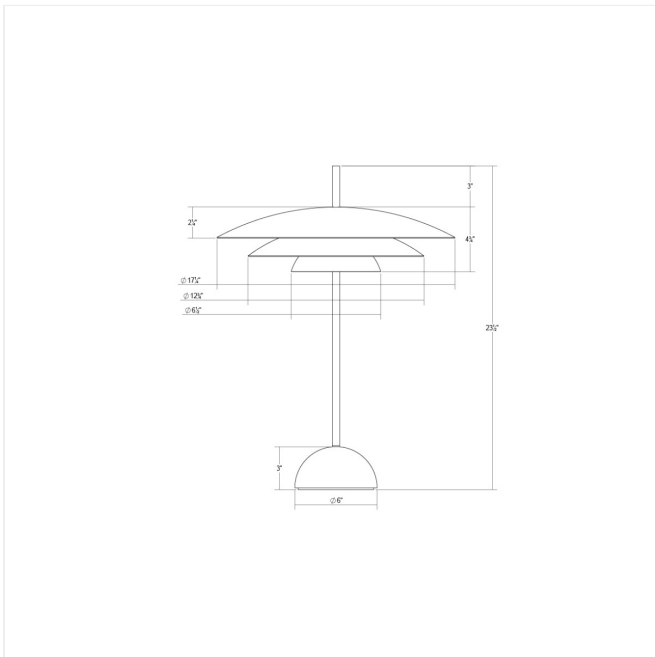

Project:

Shells Table Lamp Spec Sheet

SKU: 3542.14

A refreshing take on 1960s Scandinavian design, the Shells Table Lamp reveals soft LED illumination between—and reflected by—stacked, gracefully arched layered forms. This signature piece brings light and scale to an intimate space with a sophisticated Mid-century style.

Complement this Studio Exclusive Shells Table Lamp with the [Shells Pendant](#) and [Shells Floor Lamp](#).

Learn more: <https://sonnemanlight.com/shells-table-lamp>

Type #:

Dimensions

Height:	23.5"
Diameter:	17.25"
Canopy/Backplate/Base:	6"
Canopy/Backplate/Base Height:	3"