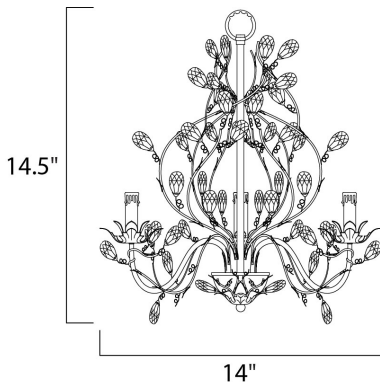

**MEASUREMENTS**

DIMENSION : 14" L x 14" W x 14.5" H  
 HANGING WEIGHT : 4.3 lb

**LAMPING**

INPUT VOLTAGE : 120V  
 LUMENS : 0 Rated  
 BULB : 3 x 60W Incandescent E12 Candelabra , 180W Total  
 BULB INCLUDED : (Not Included)  
 DIMMABLE : Yes

**FINISHES OPTION**

- Etruscan Gold
- Oil Rubbed Bronze

**MATERIAL**

Steel

**RATINGS**

cULus  
 Dry Location

**ADDITIONAL**

RATED LIFE 1500 Hours  
 OPERATING TEMPERATURE:  
 -20°C (-4°F), 40°C (104°F)