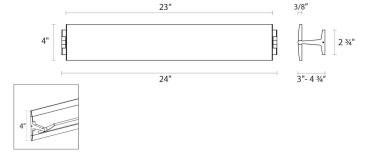

Project:

Aileron LED Sconce Spec Sheet

SKU: 2702.16 Learn more at:
<https://sonnemanlight.com/aileron-led-sconce>

Description: SONNEMAN's [Aileron Optional Mounting Rails for 4" Outlet Box](#) may be ordered in conjunction with our Aileron LED Sconces.

Type #:

Dimensions

Height:	4"
Width:	24"
Minimum Extension:	4.75"
Maximum Extension:	3"
Size:	24"
Canopy/Backplate/Base Depth:	24
Canopy/Backplate/Base Height:	2.75

Electrical Specs

Bulb(s) Included?:	Yes
Bulb 1 Type:	Integral LED
Input Voltage:	120VAC
Wattage:	20
Initial Lumens:	1800
Delivered Lumens:	1169
Color Temperature:	3000K
CRI:	80
Power Supply Type:	Driver
Power Supply Quantity:	1
Power Supply Location:	Outlet Box
Dimming Type:	TRIAC/ELV
Bulb Max Wattage:	20

Installation

Installation:	Licensed electrician required
Installation Orientation:	Any Orientation

Shipping

Carton 1 L x W x H:	27" X 10" X 6"
Carton 1 Gross Weight:	7 LBS

Shade

Shade 1 Material:	Aluminum
-------------------	----------