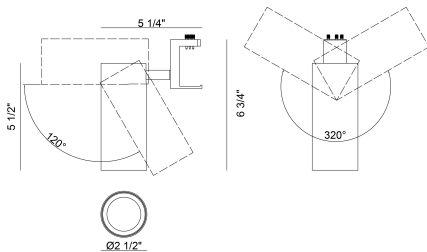

MUCCI, 13W ADJUSTABLE SPOTLIGHT

PRODUCT DETAILS

No.	:	38141-010
Product Color	:	MATTE BLACK
Product Material	:	METAL
Shade / Accent Colour	:	CLEAR
Shade / Accent Material	:	~
Diameter	:	2.5"
Height	:	5.5"

ITEM NO.	FINISH	SHADE
38141-010	MATTE BLACK	CLEAR

TECHNICAL DETAILS

Location	:	DAMP
Approval	:	
Title 24	:	Yes
Beam Angle	:	40

PROJECT INFORMATION

Job Name: Date: Type:

Comments: