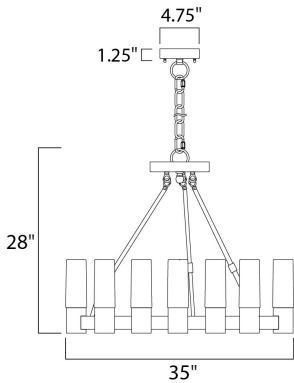

ADDITIONAL

OPERATING TEMPERATURE:
-20°C (-4°F), 40°C (104°F)

MEASUREMENTS

DIMENSION : 35" L x 35" W x 28" H
 MAX OAH : 36" OAH
 CANOPY : 4.75" W x 1.25" H x 4.75" L
 HANGING WEIGHT : 24.5 lb

LAMPING

INPUT VOLTAGE : 120V
 LUMENS : 0 Rated
 BULB : 12 x 40W Incandescent E12 Candelabra , 480W Total
 BULB INCLUDED : (Not Included)
 DIMMABLE : Yes