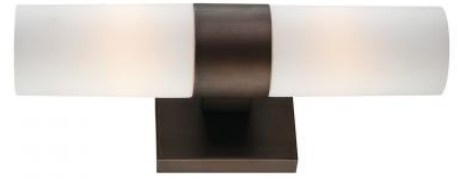

MINKA-LAVERY®

Item #: 6212-647	UPC Code: 747396083513
Product Family Name:	Finish: COPPER BRONZE PATINA
Category: Wall Sconce	Category Type: Sconce
Certification 3057374	
Patents	
Notes:	

Mounted Horizontally or Vertically

Image File Name:
6212-647--
1377127254.jpg

MEASUREMENTS

Width: 4.5	Length: 13.5	Height: 5	Extension: No
Height Adjustable: No	Min Overall Height:	Max Overall Height:	Slope: No
Wire Length: 7"	Chain Length:	Safety Cable Included: No	Net Weight: 2.38
Canopy Width:	Canopy Height:	Canopy Length:	
Backplate Width: 4.50	Backplate Height: 0.75	Center to Top: 6.75	Center to Bottom: 6.75