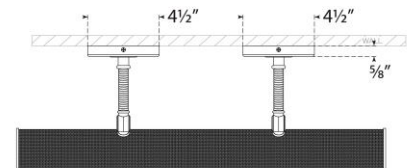

TEAR SHEET

Halwell 24" Picture Light

Item # CHD 2585PN/NRT

Designer: Chapman & Myers

Height: 2.75" - 4.5"

Width: 24"

Extension: 6.25" - 8.25"

Backplate: 2.75" x 4.5" Rectangle

Finishes: AB/NRT, BZ/NRT, PN/NRT

Socket: 2 - E26 Keyless

Wattage: 2 - 8 LED T9

Weight: 6 Pounds

Note: UL Only | Requires Smaller Outlet Box

Top View

Side View

Front View