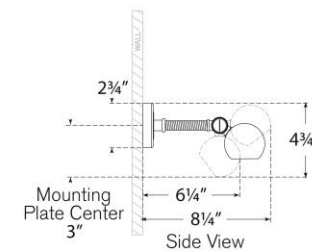

TEAR SHEET

Halwell 24" Picture Light

Item # CHD 2585PN/NRT

Designer: Chapman & Myers

Height: 2.75" - 4.5"

Width: 24"

Extension: 6.25" - 8.25"

Backplate: 2.75" x 4.5" Rectangle

Finishes: AB/NRT, BZ/NRT, PN/NRT

Socket: 2 - E26 Keyless

Wattage: 2 - 8 LED T9

Weight: 6 Pounds

Note: UL Only | Requires Smaller Outlet Box

Top View

Side View

Front View