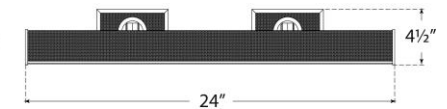

TEAR SHEET

Halwell 24" Picture Light

Item # CHD 2585PN/NRT

Designer: Chapman & Myers

Height: 2.75" - 4.5"

Width: 24"

Extension: 6.25" - 8.25"

Backplate: 2.75" x 4.5" Rectangle

Finishes: AB/NRT, BZ/NRT, PN/NRT

Socket: 2 - E26 Keyless

Wattage: 2 - 8 LED T9

Weight: 6 Pounds

Note: UL Only | Requires Smaller Outlet Box

Top View

Side View

Front View