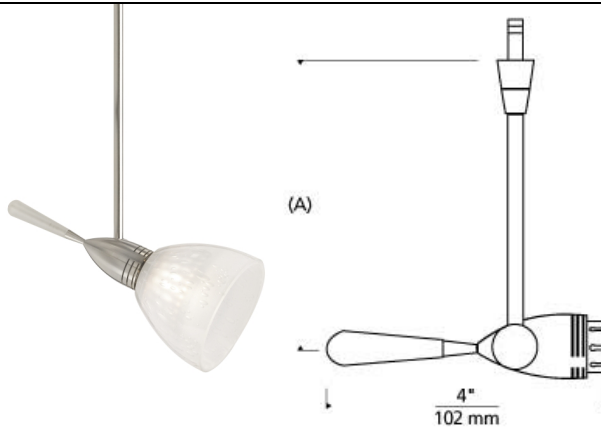

LOW - VOLTAGE HEADS

Aero Head

DESCRIPTION

The Aero display head by Tech Lighting is simple in design but extremely functional, featuring dozens of modern and complementary customization possibilities. The Aero provides light where you need it the most with its 360° rotating head and 260° pivot. The removable handle extension on the back serves as a functional addition assisting with pivots and rotations. The lamping is neatly concealed within the head of the lamp and can be glare free when paired with any Tech Lighting glare-reducing lens shield (sold separately). This highly customizable display head features two on-trend hardware finishes and five distinct stem lengths. Enhance your space all the more by combining the Aero display head with a Tech Lighting free-jack or rail system. This low-voltage display head is ideal for commercial lighting applications such as retail stores, libraries and galleries. Accessories in myriad styles and colors allow you to create the ideal custom element (accessory required. sold separately). Lamp not included. Rated for 50 watt max. halogen MR16 lamp see pg. 591 of the Tech FL catalog for LED MR16 lamping options. Lamp shade accessory required - see pg. 276 of Tech FL catalog. See accessory for maximum wattage usage. Dimmable with Low-Voltage electronic or magnetic dimmer (based on transformer). Works with SORAA.

INSTALLATION

Socket terminates with FreeJack male connector, which may be installed into a system connector. Elements ordered with a system prefix include a connector for that system.

ACCESSORIES & OPTICAL CONTROLS

Bell Shade, Belladonna Shade, Cone Glass Shield, Prism Glass Shield, Round Glass Shield, Soda Glass Shade, Tinkerbell Shade With Integrated Lens Holder

WEIGHT

0.55-1lb / 0.25-0.45kg ±

antique bronze with bell accessory satin nickel with soda glass shade accessory antique bronze with round glass shield accessory