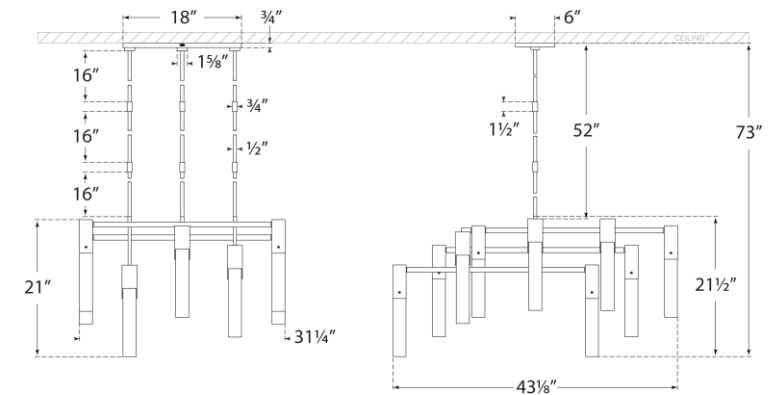

## Covet Large Chandelier

Item # KW 5115AB-ALB

Designer: Kelly Wearstler

O/A Height: 73.5"

Fixture Height: 21.5"

Min. Custom Height: 27"

Width: 44" x 31.25"

Canopy: 6" x 18" Rectangle

Finishes: AB, BZ, PN

Shade Treatments: ALB

Socket: 12 - E26 Keyless

Wattage: 12 - 12 LED T10

Weight: 57 Pounds

Note: Bulb Included | Custom Height Available

Front View

Side View