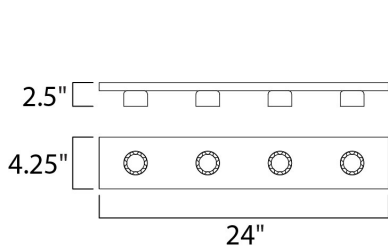

MEASUREMENTS

DIMENSION : 24" W x 4.25" H x 2.5" Ext
 BACK PLATE : 4" W x 23.25" H x 2.14" HCO
 HANGING WEIGHT : 0.8 lb

LAMPING

INPUT VOLTAGE : 120V
 LUMENS : 0 Rated
 BULB : 4 x 60W Incandescent E26 Medium , 240W Total
 BULB INCLUDED : (Not Included)
 DIMMABLE : Yes