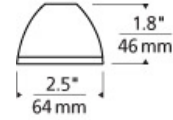

ACCESSORIES & OPTICAL CONTROLS

Tinkerbell Shade With Integrated Lens Holder

DESCRIPTION

Small Metal Shade with integral Louver Lens Holder. Can hold up to two lenses or louvers. Antique bronze, MR16 of up to 35 watts. Chrome and Satin Nickel MR16 of up to 50 watts. Available for use on Aero, Helios*, Tilt, Torpedo Pendant (sold separately).

ACCESSORIES & OPTICAL CONTROLS

Colored Lens, Dichroic Lens, Diffuser Lens, Eggcrate Louver, Linear Spread Lens, Soft Focus Lens, UV Filter

satin nickel