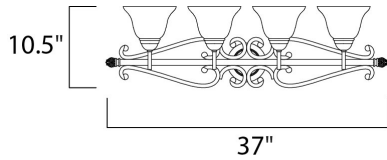

PRODUCT DESCRIPTION

This decorative classic in Oil Rubbed Bronze finish is both dramatic and subtle, with or without shades.

MEASUREMENTS

DIMENSION : 37" W x 10.5" H x 9.5" Ext
 BACK PLATE : 5.35" W x 5.35" H
 HANGING WEIGHT : 11.68 lb