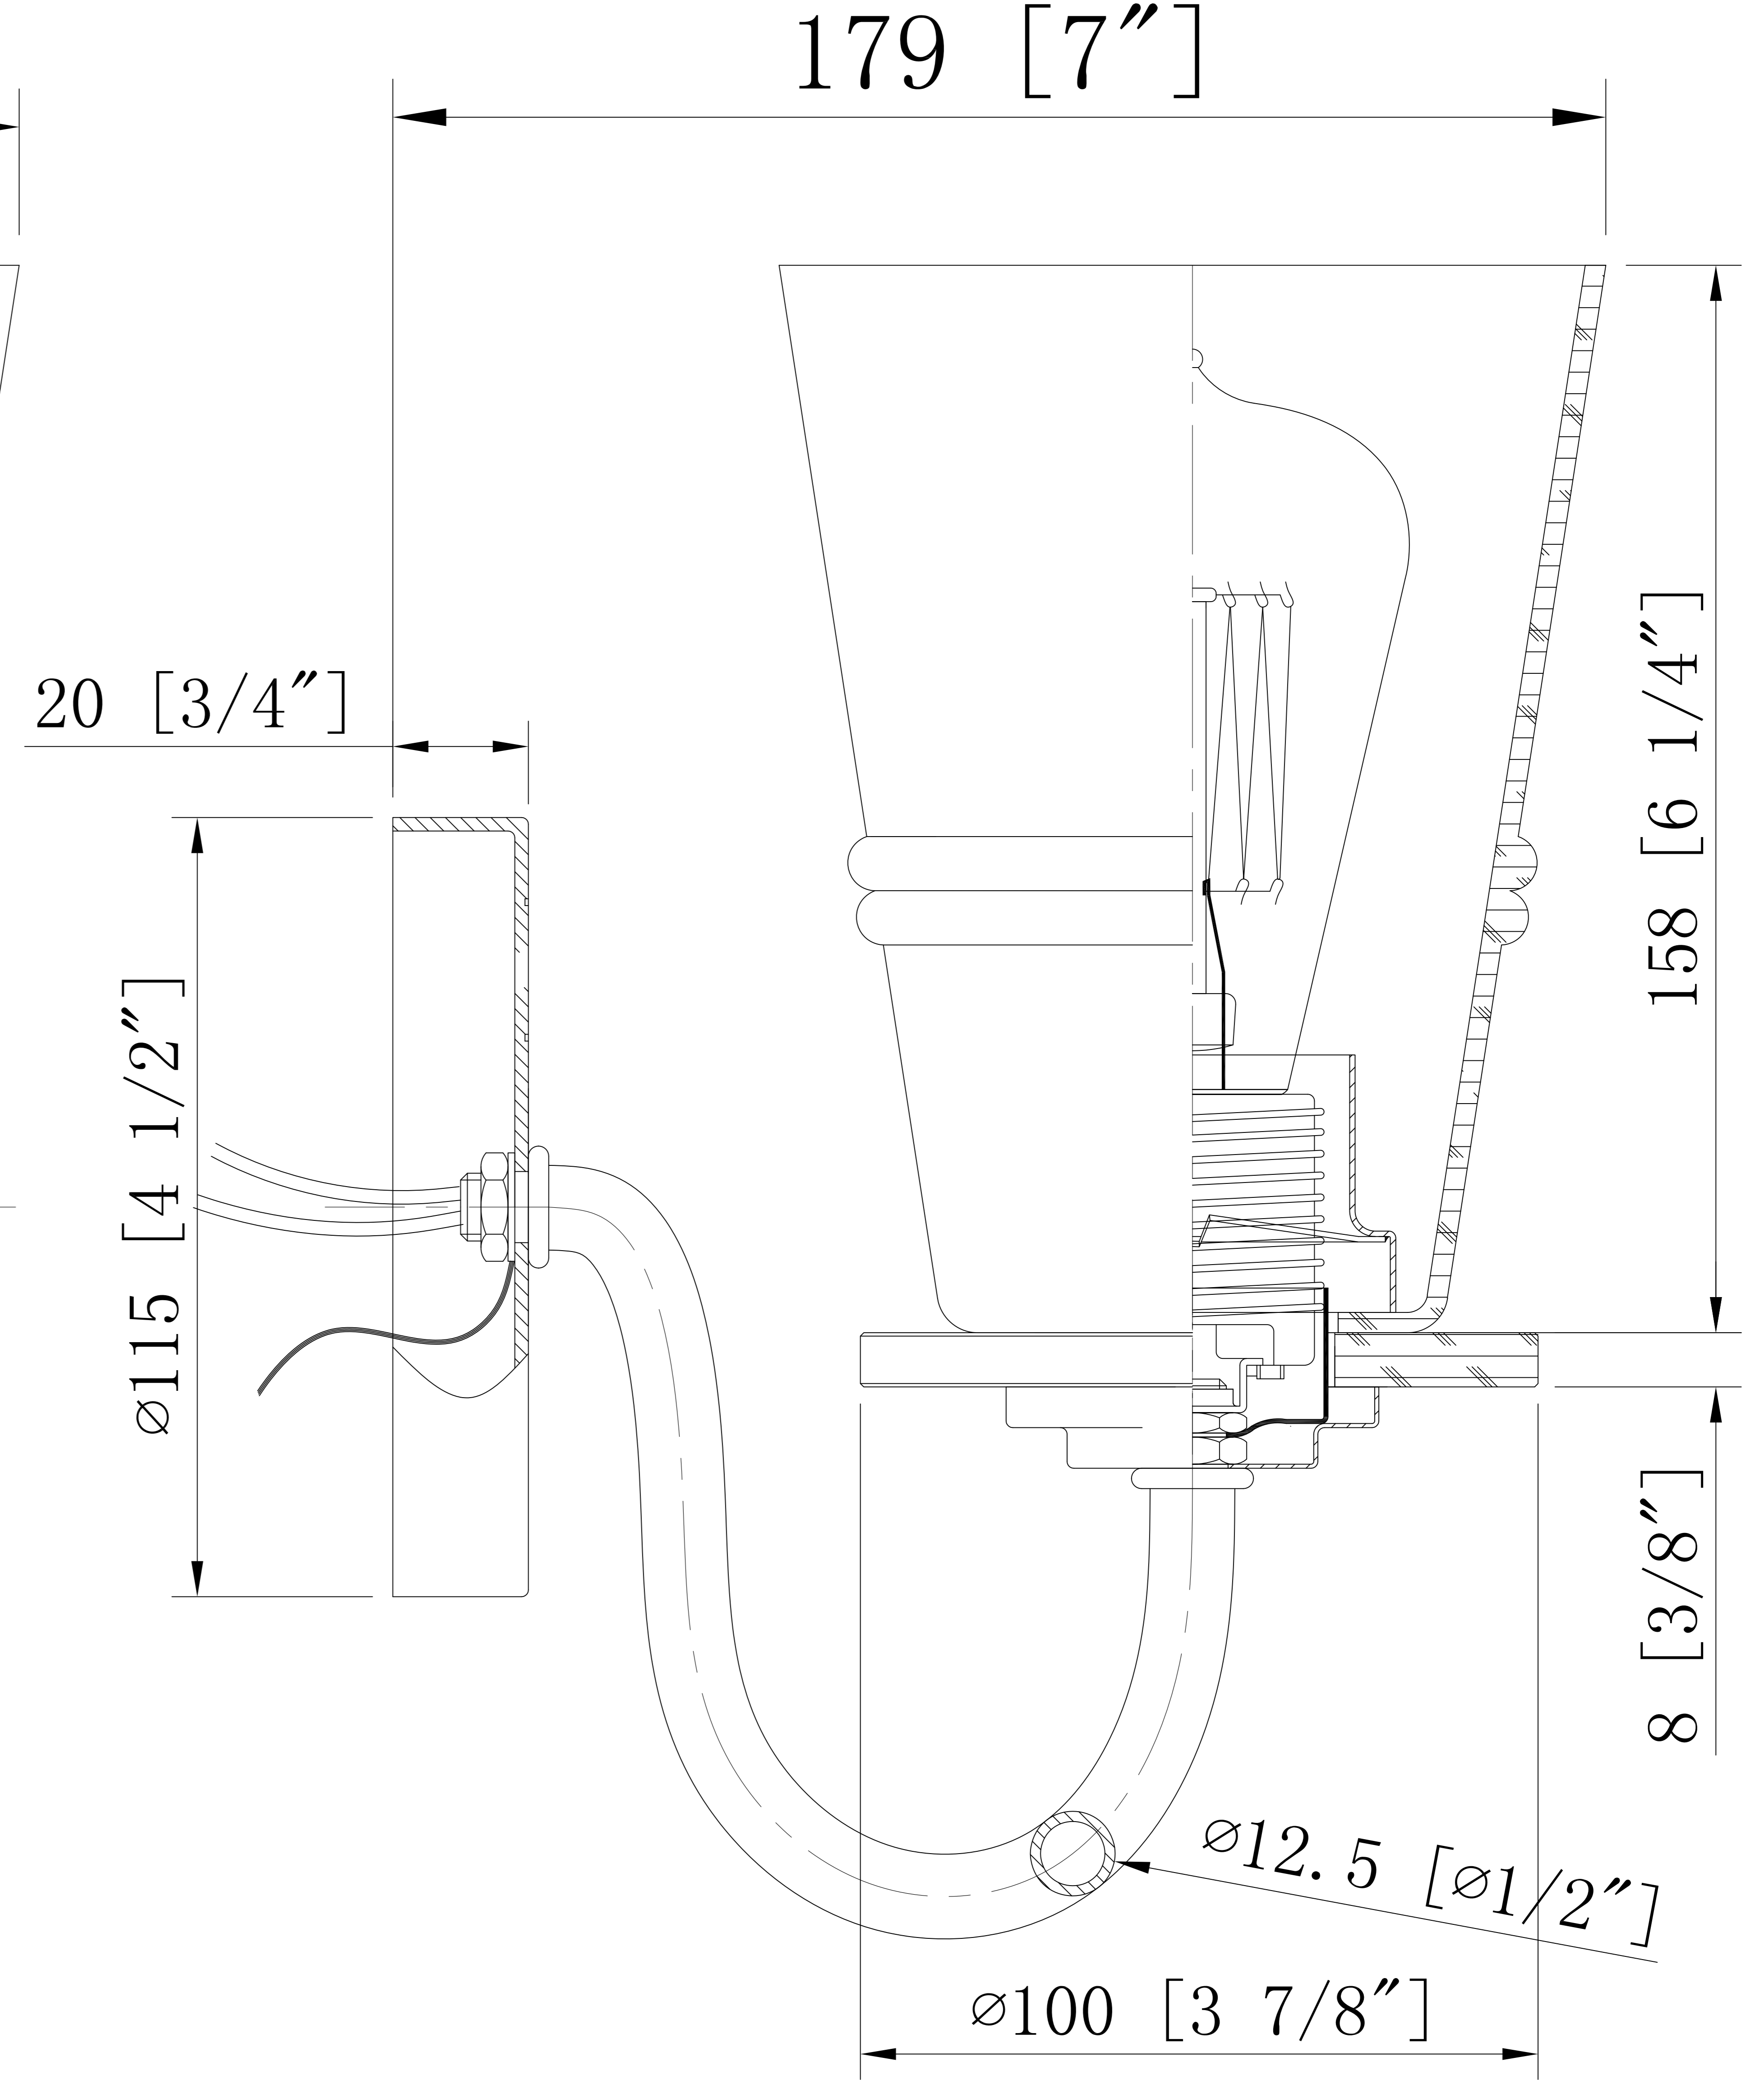

INNOVATIONS LIGHTING
 DESIGN COPYRIGHT - 12/12/2019
 ALL RIGHTS RESERVED AND MAY
 NOT BE DUPLICATED WITHOUT OUR
 WRITTEN PERMISSION

LAMP BODY COLOR

ITEM: 421-1W