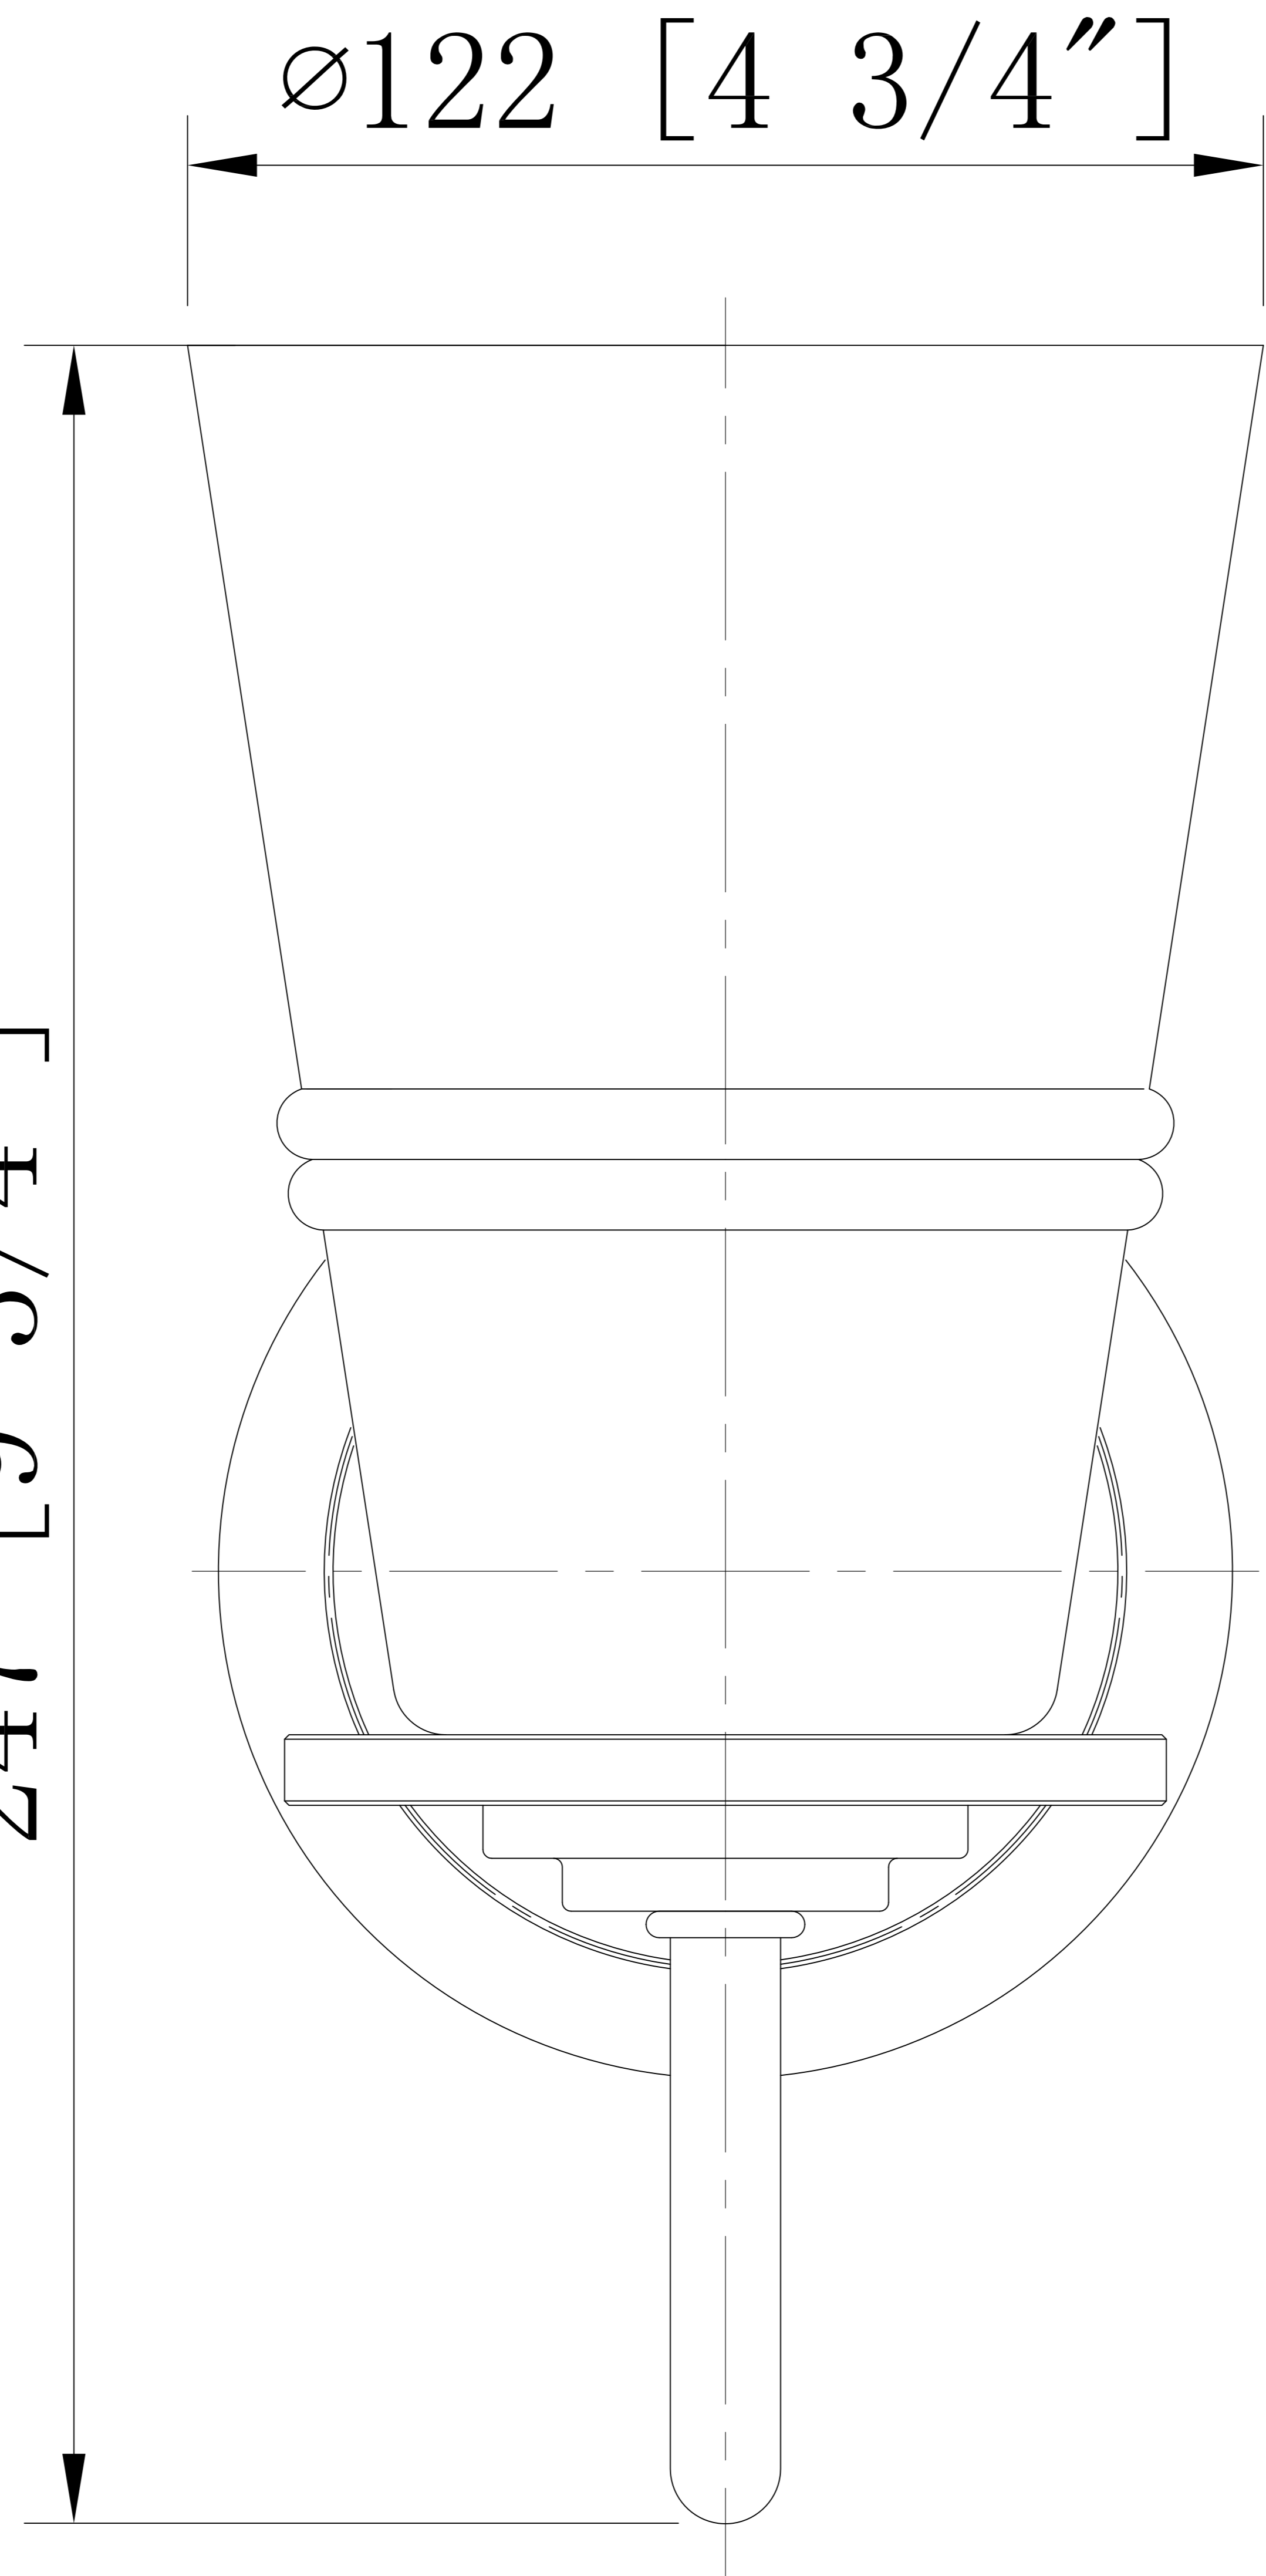

INNOVATIONS LIGHTING
 DESIGN COPYRIGHT - 12/12/2019
 ALL RIGHTS RESERVED AND MAY
 NOT BE DUPLICATED WITHOUT OUR
 WRITTEN PERMISSION

LAMP BODY COLOR

ITEM: 421-1W