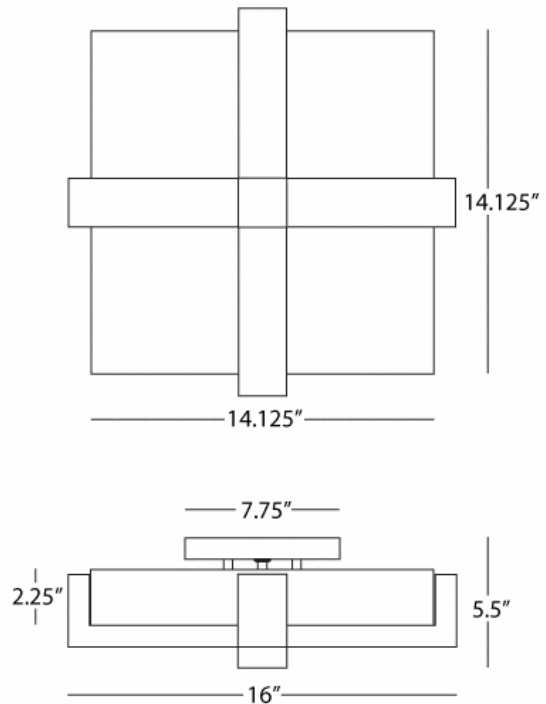

** Available for Quick SHIP **