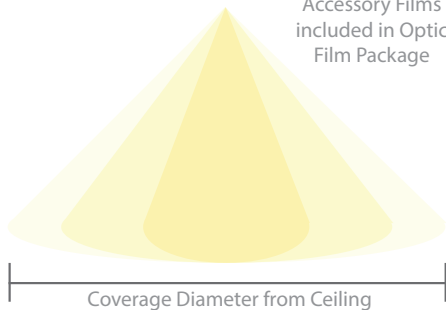

OCULUX ARCHITECTURAL 2" MULTIPLE SPOTS

2 LIGHT BEVEL - MT-22DT, MT-22DL

WAC LIGHTING

Responsible Lighting®

Housings (Order Trim Separately)	Model	Power	Beam	Color Temp	CRI
	MT-2209 New construction IC Rated, Airtight	17W	S 16° N 30° F 50°	927 2700K 930 3000K 935 3500K 940 4000K	90
	MT-2215 New construction Non-IC, Airtight	30W		90	

MT-22 - _____
Example: **MT-2215-S935**

ACCESSORIES Each light engine accommodates accessory optical film and one lens or honeycomb louver

ACCESSORY HOLDER sold separately

LENS-11-HLD	Required for use with any lens or accessory

GLARE CONTROL ACCESSORIES sold separately

LENS-11-HCL	Honeycomb Louver

LENS ACCESSORIES sold separately

LENS-11	AMB	Amber
	RED	Red
	FR	Frosted
	SPR	Spread
	BEL	Beam Elongating

ACCESSORY OPTIC FILMS sold separately

MT-2-FILM		
Optic Film Package: includes 3 films (A, B, C)		
LENS-11-HLD Required (sold separately)		

Primary Optic	Accessory Film	Resulting Beam
S (16°)	A	25°
S (16°)	B	45°
S (16°)	C	55°
N (30°)	A	35°
N (30°)	B	55°
N (30°)	C	65°
F (50°)	A	52°
F (50°)	B	70°
F (50°)	C	80°

COVERAGE DIAMETER FROM 8' CEILING IN FEET

Primary Optic	No Film	+ Film A	+ Film B	+ Film C
Spot	2'	3.5'	6.5'	8.5'
Narrow	4.5'	5'	8.5'	10'
Flood	7.5'	8'	11'	13.5'

COVERAGE DIAMETER FROM 10' CEILING IN FEET

Primary Optic	No Film	+ Film A	+ Film B	+ Film C
Spot	3'	4.5'	8.5'	10.5'
Narrow	5.5'	6.5'	10.5'	12.5'
Flood	9.5'	10'	14'	17'

Above charts represent beam distribution only. Footcandle values should be considered in addition to meet project requirements.

waclighting.com
Phone (800) 526.2588
Fax (800) 526.2585

Headquarters/Eastern Distribution Center
44 Harbor Park Drive
Port Washington, NY 11050

Central Distribution Center
1600 Distribution Ct
Lithia Springs, GA 30122

Western Distribution Center
1750 Archibald Avenue
Ontario, CA 91760