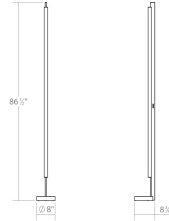

Project:

Keel LED Floor Lamp Spec Sheet

SKU: 3820.16 Learn more at:
<https://sonnemanlight.com/keel-led-floor-lamp>

Description: Free-standing with luminous linear precision, Keels Floor Lamp is suitable for any space with its sleek compositions of dramatic length. In addition to this Floor Lamp, Keel is also available as a [Bath Bar](#), suspended as a [Pendant](#), and wall-mounted as a [Wall Lamp](#). These crisply intersecting forms bring multiple lighting applications to the task with architectural precision.

Type #:

Dimensions

Height:	86.5"
Width:	8"
Length:	9"
Canopy/Backplate/Base:	8"
Canopy/Backplate/Base Height:	2"

Electrical Specs

Bulb(s) Included?:	Yes
Bulb 1 Type:	Integral LED
Bulb Quantity:	1
Input Voltage:	120-240VAC
Wattage:	28
Initial Lumens:	2420
Delivered Lumens:	1700
Color Temperature:	3000K
CRI:	90
Power Supply Type:	Driver
Power Supply Quantity:	1
Power Supply Location:	Plug
Dimming Type:	Non-dimmable
Bulb Max Wattage:	28

Installation

Installation:	No electrician required
---------------	-------------------------

Shipping

Carton 1 L x W x H:	92" X 13" X 8"
Carton 1 Gross Weight:	27 LBS

Shade

Shade 1 Material:	Optical Acrylic
-------------------	-----------------