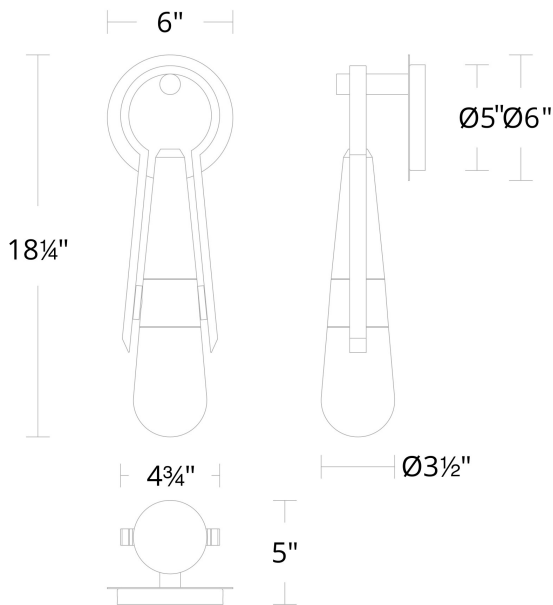

Project: _____

Location: _____

Fixture Type: _____

Catalog Number: _____

AVAILABLE FINISHES:

Ezra

WS-96318

PRODUCT DESCRIPTION

SPECIFICATIONS

Rated Life	50000 Hours
Standards	ETL, cETL, Damp Location Listed, Title 24 JA8: 2019 Compliant
Input	120/277V, 50/60Hz
Dimming	ELV
Color Temp	3000K
CRI	90
Construction	Welded extruded aluminum body with decorative acrylic shade

WS-96318

Model & Size	Color Temp	Finish	LED Watts	LED Lumens	Delivered Lumens
WS-96318 18"	3000K	BK Black	13.8W	840	628

Example: **WS-96318-BK**

For custom requests please contact customs@modernforms.com