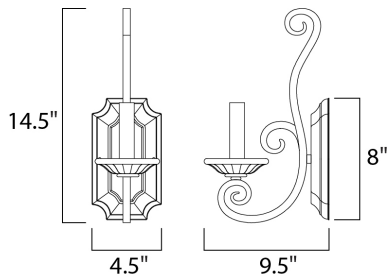

PRODUCT DESCRIPTION

This decorative classic in Oil Rubbed Bronze finish is both dramatic and subtle, with or without shades.

MEASUREMENTS

DIMENSION : 7" W x 14.5" H x 9.5" Ext
 MAX OAH : 4.5" W x 8" H
 HANGING WEIGHT : 1.32 lb

LAMPING

INPUT VOLTAGE : 120V
 LUMENS : 0 Rated
 BULB : 1 x 60W Incandescent E12 Candelabra , 60W Total
 BULB INCLUDED : (Not Included)
 DIMMABLE : Yes
 LIGHTING_DIRECTION : Up

FINISHES OPTION

 Oil Rubbed Bronze