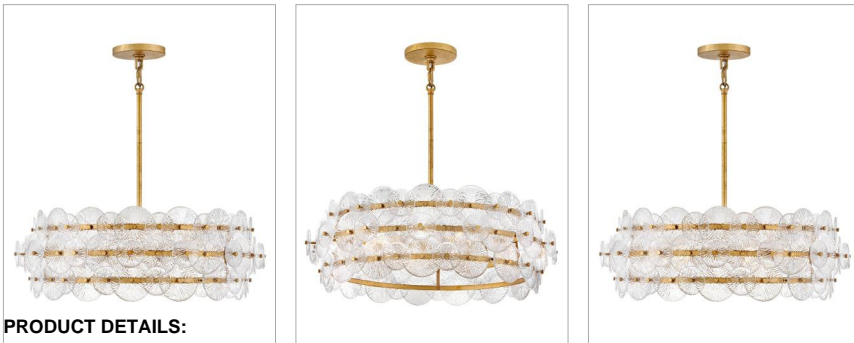

RENE

FR30126DA

MEDIUM DRUM CHANDELIER

Rene radiates light through multiple layers of beautiful, pressed glass disks. Rene's signature touch highlights a Distressed Brass finish, evoking both transitional and glam influences.

DETAILS	
FINISH:	Distressed Brass
MATERIAL:	Steel
GLASS:	Clear Pressed
SLOPE DEGREE:	90
DIMMABLE:	YES, WITH DIMMABLE LAMP (NOT INCLUDED)

DIMENSIONS	
WIDTH:	28.5"
HEIGHT:	10.5"
WEIGHT:	52.9lb

LIGHT SOURCE	
LIGHT SOURCE:	Socketed
WATTAGE:	6-5w Med. LED, 60w Equiv.
VOLTAGE:	120v

MOUNTING	
CANOPY:	6.5" Dia.
LEAD WIRE:	1 X 144"
MAX HEIGHT:	44

SHIPPING	
CARTON LENGTH:	33.5
CARTON WIDTH:	33.5
CARTON HEIGHT:	10.3
CARTON WEIGHT:	44

PRODUCT DETAILS:

- This item may be hung on a sloped ceiling
- This fixture includes multiple down stems in various lengths to customize the installation height of the fixture, including one 6" stem and two 12" stems
- Fixture weighs over 50lbs. Must be supported independently of the outlet box unless the outlet box is UL listed for the appropriate weight.
- Suitable for use in dry (indoor) locations as defined by NEC and CEC. Meets United States UL Underwriters Laboratories & CSA Canadian Standards Association Product Safety Standards.
- Merging the best of traditional and modern elements with a sophisticated and streamlined look