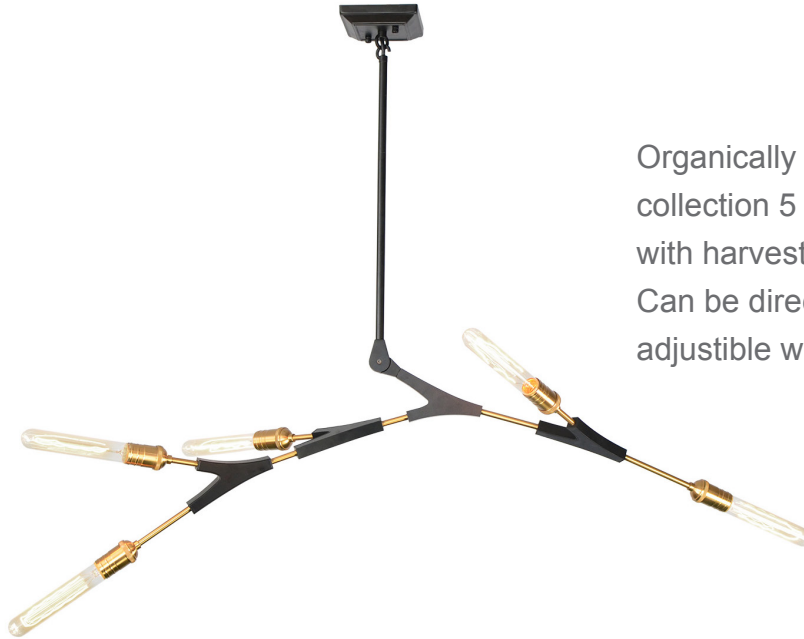

## Filiali 5 Light Chandelier Black & Harvest Brass

Organically shaped like tree branches, the Filiali collection 5 light chandelier features a black frame with harvest brass accent and socket covers. Can be directionally configured. (Arms slightly adjustable with allen key.)

### ORDERING

Model: AC11535

Collection: Filiali

Finish: Black & Harvest Brass

### PRODUCT DIMENSIONS

Width	39.5"
Length	39.5"
Height	7.5"
Overall Height	
Ext.	
Chain	
Rods	
Wire Length	
Canopy Size	
Sloped Ceiling	Yes