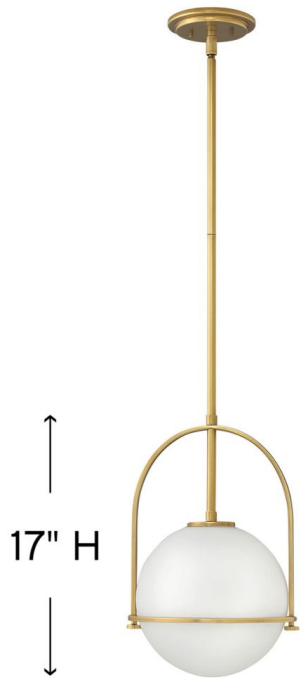

SOMERSET

3407HB

MEDIUM PENDANT

Chic and elegant, the Somerset collection exudes a quiet and precise sophistication. Subtly fusing modernity with vintage appeal, its etched opal glass deftly floats inside a streamlined metal yoke and ring while understated turned metal knobs add an authentic edge.

11½" Dia.

17" H

DETAILS

FINISH:	Heritage Brass
MATERIAL:	Steel
GLASS:	Etched Opal
SLOPE DEGREE:	90
DIMMABLE:	YES, WITH DIMMABLE LAMP (NOT INCLUDED)

DIMENSIONS

WIDTH:	11.5"
HEIGHT:	17"
WEIGHT:	5lb

LIGHT SOURCE

LIGHT SOURCE:	Socketed
WATTAGE:	1-8w Med. LED, 100w Equiv.
VOLTAGE:	120v

MOUNTING

CANOPY:	6" Dia.
LEAD WIRE:	1 X 120"
MAX HEIGHT:	49.8

SHIPPING

CARTON LENGTH:	16.8
CARTON WIDTH:	13.5
CARTON HEIGHT:	16.5
CARTON WEIGHT:	7.8

PRODUCT DETAILS:

- This item may be hung on a sloped ceiling
- This fixture includes multiple down stems in various lengths to customize the installation height of the fixture, including one 6" stem and two 12" stems
- Suitable for use in dry (indoor) locations as defined by NEC and CEC. Meets United States UL Underwriters Laboratories & CSA Canadian Standards Association Product Safety Standards.
- Merging the best of traditional and modern elements with a sophisticated and streamlined look