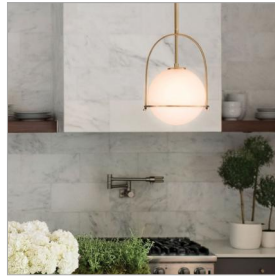

SOMERSET

3407HB

MEDIUM PENDANT

Chic and elegant, the Somerset collection exudes a quiet and precise sophistication. Subtly fusing modernity with vintage appeal, its etched opal glass deftly floats inside a streamlined metal yoke and ring while understated turned metal knobs add an authentic edge.

11½" Dia.

17" H

DETAILS

FINISH:	Heritage Brass
MATERIAL:	Steel
GLASS:	Etched Opal
SLOPE DEGREE:	90
DIMMABLE:	YES, WITH DIMMABLE LAMP (NOT INCLUDED)

DIMENSIONS

WIDTH:	11.5"
HEIGHT:	17"
WEIGHT:	5lb

LIGHT SOURCE

PRODUCT DETAILS:

- This item may be hung on a sloped ceiling
- This fixture includes multiple down stems in various lengths to customize the installation height of the fixture, including one 6" stem and two 12" stems
- Suitable for use in dry (indoor) locations as defined by NEC and CEC. Meets United States UL Underwriters Laboratories & CSA Canadian Standards Association Product Safety Standards.
- Merging the best of traditional and modern elements with a sophisticated and streamlined look