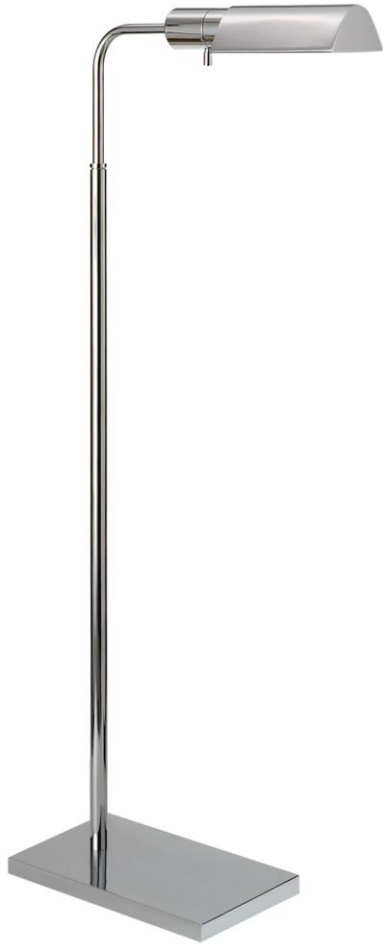

TEAR SHEET

Studio Adjustable Floor Lamp

Item # 91025 PN

Designer: Studio VC

Height: 34" - 45"

Extension: 13"

Base: 6" x 9" Rectangle

Finishes: AN, BZ, HAB, PN

Socket: E26 Dimmer

Wattage: 60 T10

Weight: 12 Pounds