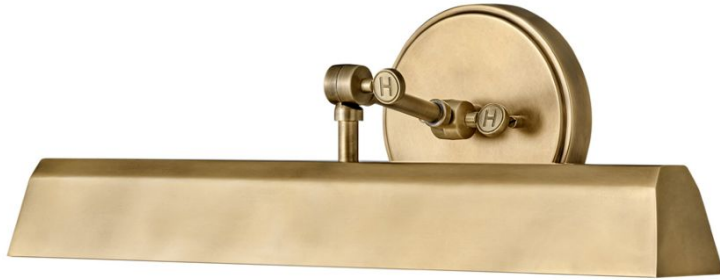

### MEDIUM ADJUSTABLE ACCENT LIGHT

The perfect fixture for any space, Arti embodies simple elegance with its functional, streamlined design. Offering a robust lineup of fixture silhouettes, every aspect of the Arti family is adorned with practical features for a seamless integration into any room.

DETAILS	
FINISH:	Heritage Brass
MATERIAL:	Steel
DIMMABLE:	YES, WITH DIMMABLE LAMP (NOT INCLUDED)

DIMENSIONS	
WIDTH:	20"
HEIGHT:	6"
WEIGHT:	4.4lb
BACK PLATE:	6" Dia.
EXTENSION:	7.3"
TOP TO OUTLET:	3"

LIGHT SOURCE	
LIGHT SOURCE:	Socketed
WATTAGE:	2-8w Med. LED, 60w Equiv.
VOLTAGE:	120v