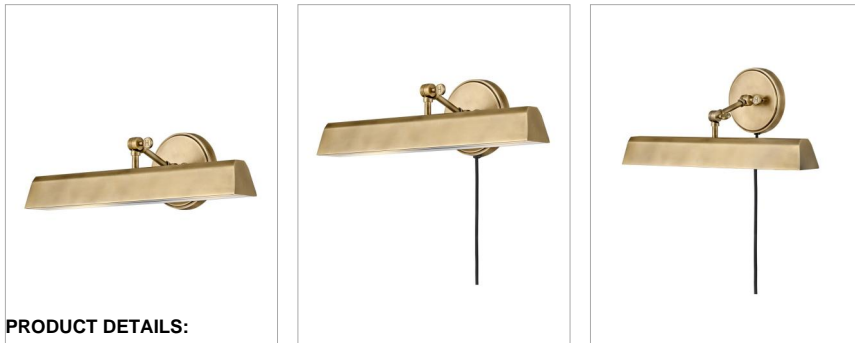

### MEDIUM ADJUSTABLE ACCENT LIGHT

The perfect fixture for any space, Arti embodies simple elegance with its functional, streamlined design. Offering a robust lineup of fixture silhouettes, every aspect of the Arti family is adorned with practical features for a seamless integration into any room.

DETAILS	
FINISH:	Heritage Brass
MATERIAL:	Steel
DIMMABLE:	YES, WITH DIMMABLE LAMP (NOT INCLUDED)

DIMENSIONS	
WIDTH:	20"
HEIGHT:	6"
WEIGHT:	4.4lb
BACK PLATE:	6" Dia.
EXTENSION:	7.3"
TOP TO OUTLET:	3"

LIGHT SOURCE	
LIGHT SOURCE:	Socketed
WATTAGE:	2-8w Med. LED, 60w Equiv.
VOLTAGE:	120v

#### PRODUCT DETAILS:

- Suitable for use in dry (indoor) locations as defined by NEC and CEC. Meets United States UL Underwriters Laboratories & CSA Canadian Standards Association Product Safety Standards.
- This fixture can be hardwired or mounted with an included 96" plug-in cord.
- Fully adjustable up or down
- Optional cord covers are available. Pack of two 12" covers – 6938 HB
- Merging the best of traditional and modern elements with a sophisticated and streamlined look
- All dimensions listed are as shown