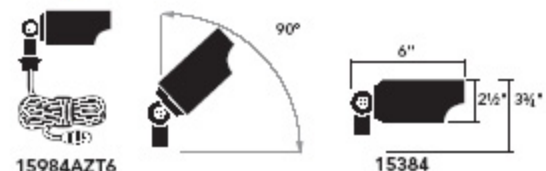

15384 BE

15384 BBR

15384 BR

15384 MST

15384 CO

Copper only 35-W. Max.

*See pages 119-121 for more light bulb options and light bulb photometrics.

15984AZT6