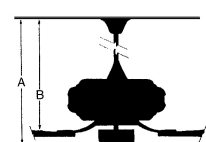

Image File Name: **F843-WH.jpg**

MEASUREMENTS

Blade Finish:				Reversible Blades:	No
Blade Material:				Slope:	Yes
ABS Construction				Hanging Weight:	12.37
Blade Sweep:	No. of Blades:	Blade Pitch:			
52"	3	VARIABLE	Downrod 1 Outside Dia:	Downrod 2 Outside Dia:	
Downrod 1:	Downrod 1 Outside Dia:	Downrod 2:			
6	0.75				
Ceiling to Lowest Point: (Dim A)	Ceiling to Blade (Dim B)	Lead Wire:	Motor Size:		
12.5	8.5	80"	172x14mm		