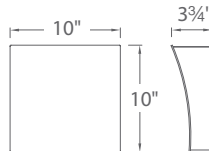

SLIDE – model: WS-27610

LED Interior Sconce

Fixture Type:

Catalog Number:

Project: _____

Location: _____

PRODUCT DESCRIPTION

An austere form arcing up off the wall proffering illumination in both directions. Simply beautiful.

SPECIFICATIONS

Construction: Aluminum.

Light Source: High output LED.

Finish: Brushed Aluminum (AL), White (WT).

Standards: ETL & cETL damp location listed. ADA compliant. CEC Title 24.

ORDER NUMBER

Model	Height	Wattage	Voltage	LED Lumens	Delivered Lumens	Finish
WS-27610	10"	21.5W	120V-220V-277V	1409	1124	AL <i>Brushed Aluminum</i> WT <i>White</i>