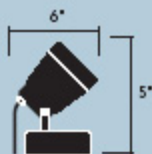

15191 BK

UNDERWATER POND LIGHT

Creates dramatic effects in or near water features. Rated UL676 submersible-approved. Use with Kichler Pro Series submersible rated transformer.

SPECIFICATIONS

Housing Components of durable high heat thermoplastic composite resin. Lamp shielded by a heat-resistant flat glass lens fully sealed for watertight outdoor and underwater usage.

Finish Black

Wiring 25' of #18-2, STW leads. 12-Volt bi-pin, high temperature porcelain socket.

Light Bulb 50-W. Max. MR-16 (nominal at 12-Volts) not supplied

See pages 119–121 for more light bulb options and light bulb photometrics.

Note: NOT for pool and spa use.

15191