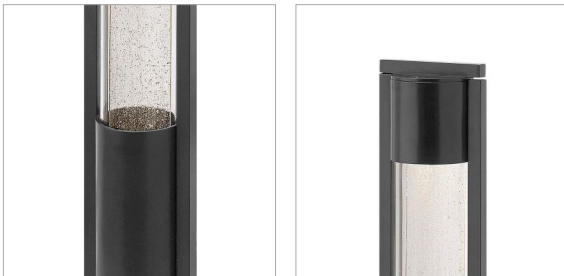

SHELTER

15607BK

SHELTER BOLLARD

Shelter's minimalist style in aluminum creates a chic, dramatic statement as the light from above grazes through its clear seedy glass. Shelter comes standard Dark Sky compliant.

DETAILS	
FINISH:	Black
MATERIAL:	Aluminum
GLASS:	Clear Acrylic & Seedy
DIMMABLE:	YES, WITH MLV ON TRANSFORMER PRIMARY

DIMENSIONS	
WIDTH:	4"
HEIGHT:	30"
DEPTH:	3
WEIGHT:	5.5lb

LIGHT SOURCE	
LIGHT SOURCE:	Socketed
LED NAME:	4WLEDMR16
VOLTAGE:	12v
VOLT AMPS:	5.7
COLOR TEMP:	2700
LUMENS:	340
CRI:	80
INCANDESCENT EQUIVALENCY:	1 x 35w
DIMMABLE:	YES, WITH MLV ON TRANSFORMER PRIMARY
TRANSFORMER REQUIRED:	Yes

SHIPPING	
CARTON LENGTH:	13
CARTON WIDTH:	7
CARTON HEIGHT:	33.5
CARTON WEIGHT:	7

PRODUCT DETAILS:

- Suitable for use in wet (outdoor direct rain) locations as defined by NEC and CEC. Meets United States UL Underwriters Laboratories & CSA Canadian Standards Association Product Safety Standards
- Fixture mounts to 2" PVC pipe and the die cast mount is also able to be surface installed
- For more information on how to control your landscape lighting via the Hinkley Home Automation App, [click here](#).
- LED Bulbs carry a 3-year limited warranty
- Bold lines and a clean, minimalist style complement contemporary architecture

HINKLEY

HINKLEY
33000 Pin Oak Parkway
Avon Lake, OH 44012

PHONE: (440) 653-5500
Toll Free: 1 (800) 446-5539

hinkley.com