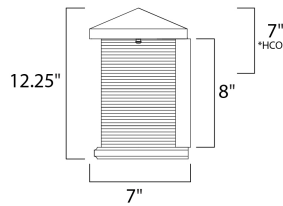

PRODUCT DESCRIPTION