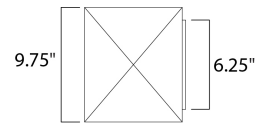

PRODUCT DESCRIPTION