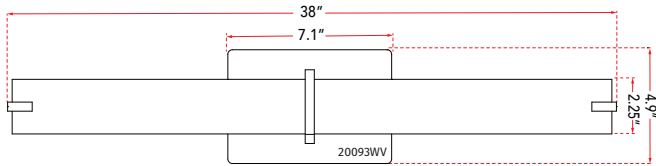

ABRA MODEL **20093WV-CH**

38" Vertical or Horizontal Mount Round Glass Vanity-Wall Fixture with High Output Dimmable LED

FAMILY NAME **Squire**

UPC **00858083007429**

FIXTURE MATERIAL				FIXTURE DIMENSIONS IN INCHES										
Frame Material	Finishes Available	Diffuser Type	Diffuser Finish	Diameter	Height	o.a.h	Width	Length	Ext	Weight	ADA	Location	Rating	Compliance
Metal	CH-Chrome BN-Brushed Nickel	Glass	Opal		2.25	4.9		38	4	6.5	Compliant	Wall Mount only	Damp Location	cETLus T-24
LAMPING										Compatible Dimmers		Junction Box Type		SUPPLIED
Lamp Type	Lamp qty	Wattage	Max Wattage	Base	Kelvin	CRI	Initial Lumen's	Delivered Lumen's	Voltage			Standard 4 x 4 Octagon Box		
LED	1	48w	48w	Solid State Module	3000k	90+	4080	2856 estimated	120v			SPECIAL NOTES		