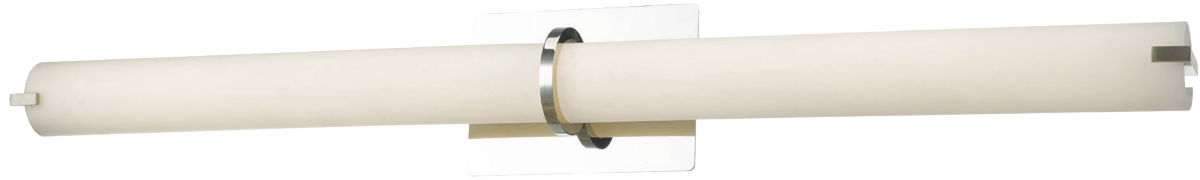

ABRA MODEL **20093WV-CH**

38" Vertical or Horizontal Mount Round Glass Vanity-Wall Fixture with High Output Dimmable LED

FAMILY NAME **Squire**

UPC **00858083007429**

FIXTURE MATERIAL				FIXTURE DIMENSIONS IN INCHES										
Frame Material	Finishes Available	Diffuser Type	Diffuser Finish	Diameter	Height	o.a.h	Width	Length	Ext	Weight	ADA	Location	Rating	Compliance
Metal	CH-Chrome BN-Brushed Nickel	Glass	Opal		2.25	4.9		38	4	6.5	Compliant	Wall Mount only	Damp Location	cETLus T-24
LAMPING										Compatible Dimmers		Junction Box Type		SUPPLIED
Lamp Type	Lamp qty	Wattage	Max Wattage	Base	Kelvin	CRI	Initial Lumen's	Delivered Lumen's	Voltage			Standard 4 x 4 Octagon Box		
LED	1	48w	48w	Solid State Module	3000k	90+	4080	2856 estimated	120v			SPECIAL NOTES		