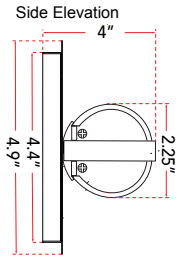

ABRA MODEL **20093WV-CH**

38" Vertical or Horizontal Mount Round Glass Vanity-Wall Fixture with High Output Dimmable LED

FAMILY NAME **Squire**

UPC **00858083007429**

FIXTURE MATERIAL				FIXTURE DIMENSIONS IN INCHES										
Frame Material	Finishes Available	Diffuser Type	Diffuser Finish	Diameter	Height	o.a.h	Width	Length	Ext	Weight	ADA	Location	Rating	Compliance
Metal	CH-Chrome BN-Brushed Nickel	Glass	Opal		2.25	4.9		38	4	6.5	Compliant	Wall Mount only	Damp Location	cETLus T-24
LAMPING										Compatible Dimmers		Junction Box Type		SUPPLIED
Lamp Type	Lamp qty	Wattage	Max Wattage	Base	Kelvin	CRI	Initial Lumen's	Delivered Lumen's	Voltage			Standard 4 x 4 Octagon Box		
LED	1	48w	48w	Solid State Module	3000k	90+	4080	2856 estimated	120v			SPECIAL NOTES		