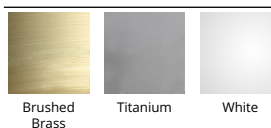

FINISHES

LINE DRAWING