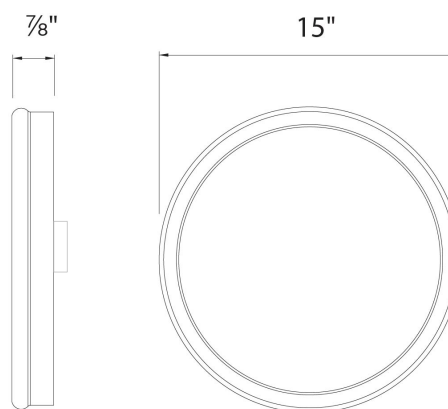

FINISHES

LINE DRAWING