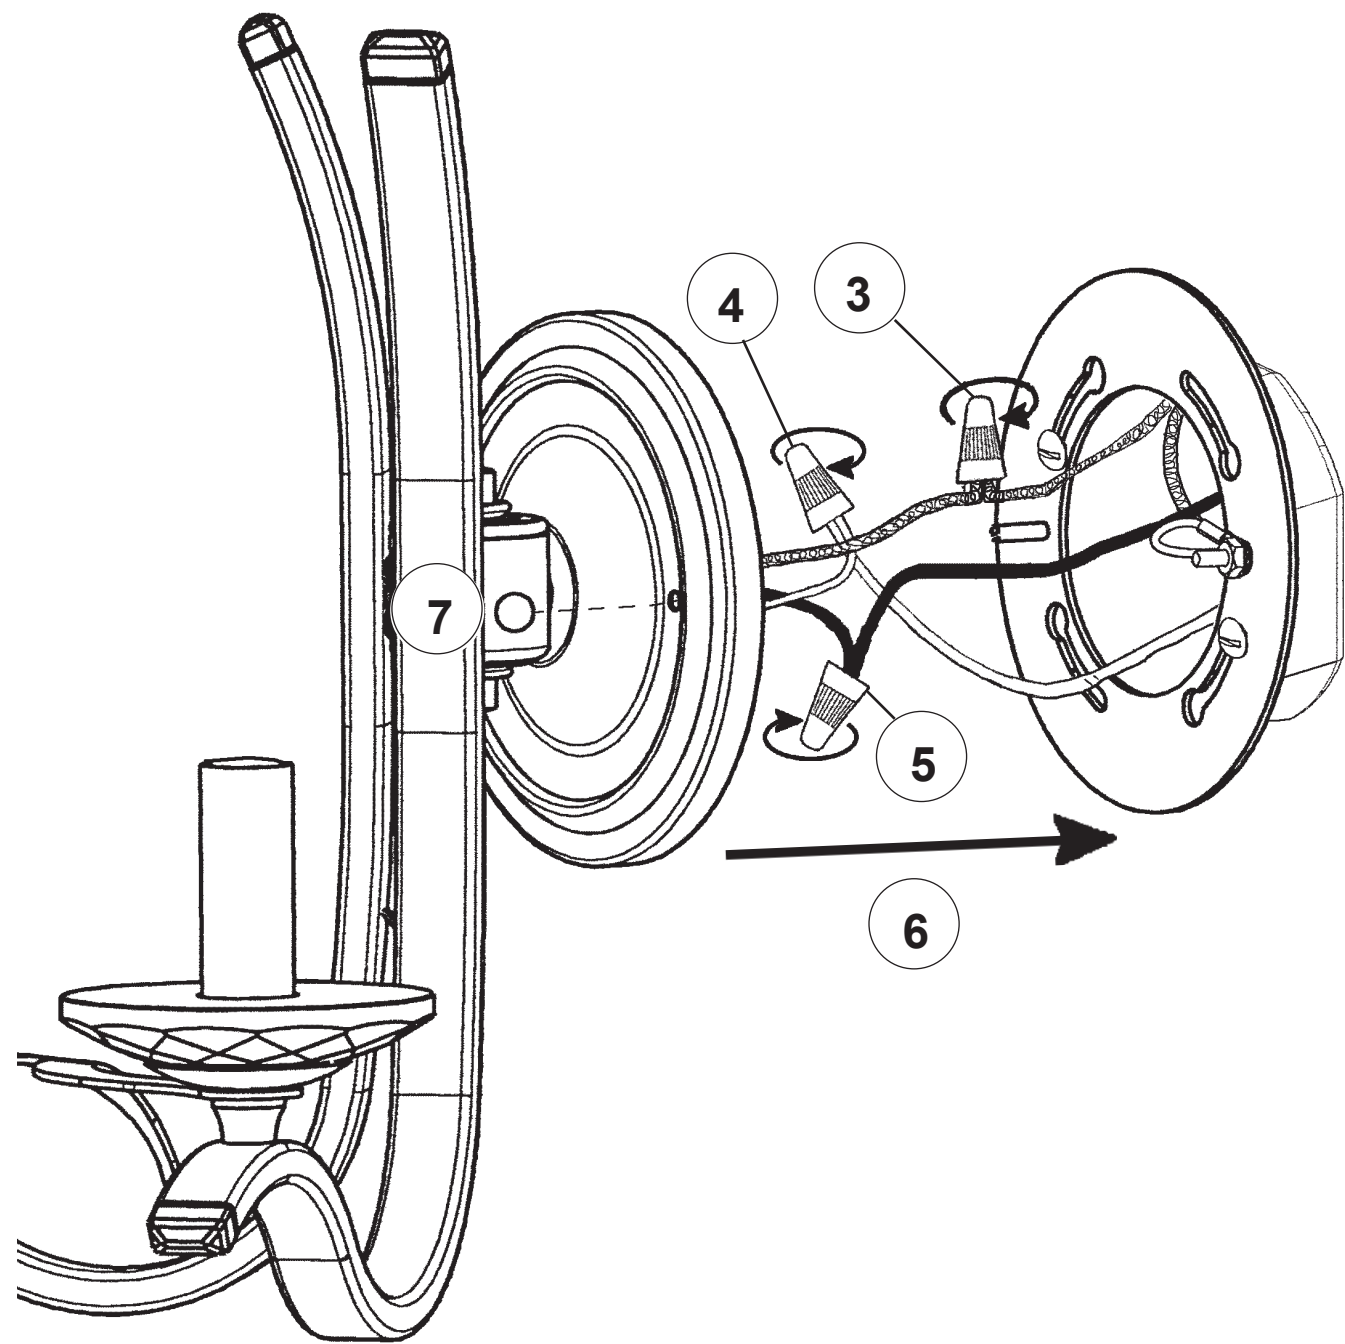

VESCA VA8332N- __ __ A

2 Lights
Diameter: 13"
Height: 16"
Extension: 9"
Hanging Weight: 4lbs.

THIS DESIGN IS THE PROPRIETARY
TRADE DRESS/TRADEMARK OF
SWAROVSKI LIGHTING, LTD.

SCHONBEK®

MAX 60 W		110-120 V						

SCHONBEK® is a registered trademark of Swarovski Lighting, LTD., a world leader in chandelier design.
Pat. D716,996

SCHONBEK®

8

You will need 2 - B10
25 Watts Recommended
60 Watts Max

Install bulbs and be sure
to test fixture **BEFORE**
trimming.