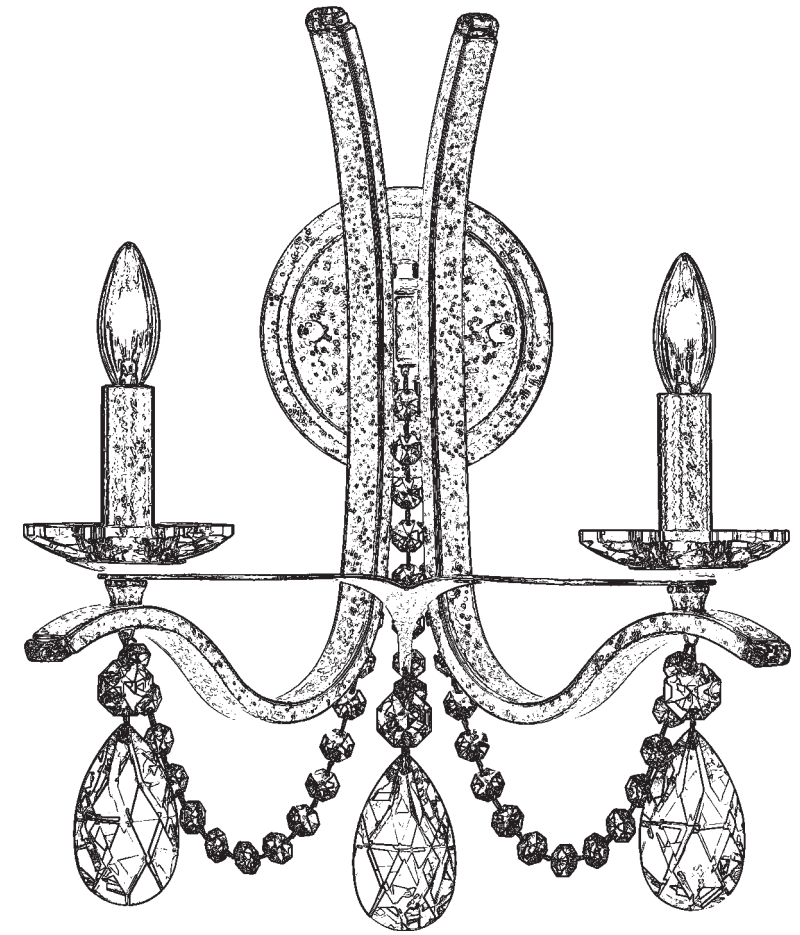

VESCA VA8332N- __ __ A

2 Lights
Diameter: 13"
Height: 16"
Extension: 9"
Hanging Weight: 4lbs.

THIS DESIGN IS THE PROPRIETARY
TRADE DRESS/TRADEMARK OF
SWAROVSKI LIGHTING, LTD.

SCHONBEK®

MAX 60 W		110-120 V						

SCHONBEK® is a registered trademark of Swarovski Lighting, LTD., a world leader in chandelier design.
Pat. D716,996

SCHONBEK®

8

You will need 2 - B10
25 Watts Recommended
60 Watts Max

Install bulbs and be sure
to test fixture **BEFORE**
trimming.