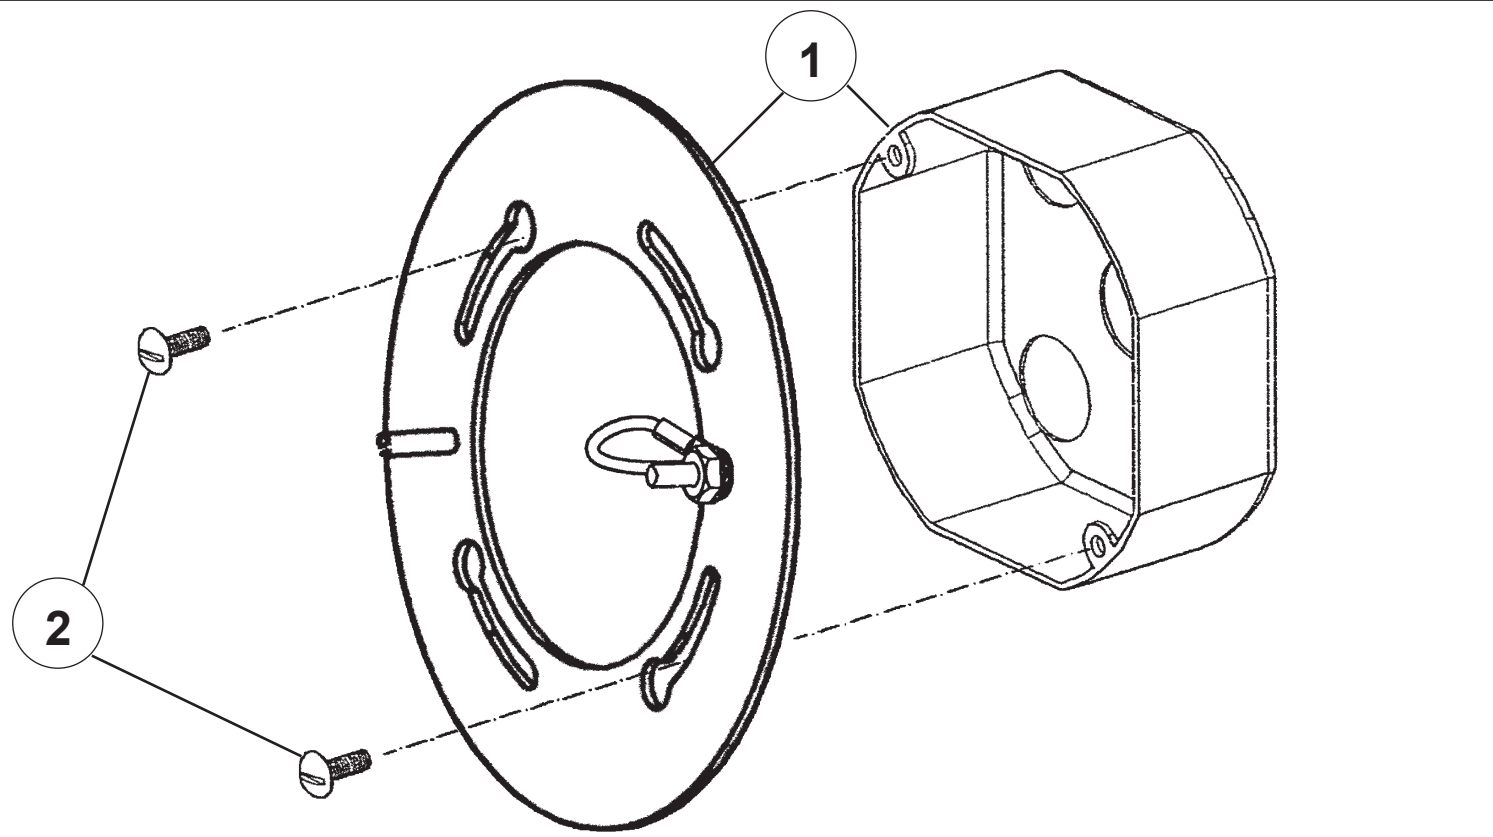

VESCA VA8332N- __ __ A

2 Lights
Diameter: 13"
Height: 16"
Extension: 9"
Hanging Weight: 4lbs.

THIS DESIGN IS THE PROPRIETARY
TRADE DRESS/TRADEMARK OF
SWAROVSKI LIGHTING, LTD.

SCHONBEK®

MAX 60 W		110-120 V						

SCHONBEK® is a registered trademark of Swarovski Lighting, LTD., a world leader in chandelier design.
Pat. D716,996

SCHONBEK®

8

You will need 2 - B10
25 Watts Recommended
60 Watts Max

Install bulbs and be sure
to test fixture **BEFORE**
trimming.