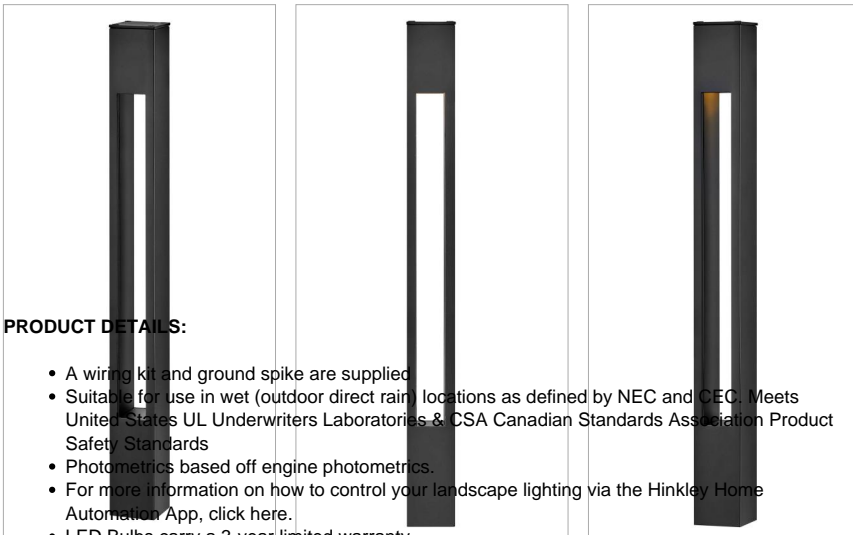

ATLANTIS

15502SK

12V SMALL SQUARE BOLLARD

The bold, clean lines of the Atlantis bollards complement contemporary architecture for the ultimate in urban sophistication. Versatile, Atlantis is available in both round and square bollards and both large and small sizes. Atlantis is available in three classic finishes: Satin Black, Titanium, and Bronze.

DETAILS	
FINISH:	Satin Black
MATERIAL:	Aluminum
GLASS:	Etched Lens
DIMMABLE:	No

DIMENSIONS	
WIDTH:	2"
HEIGHT:	20"
DEPTH:	2
WEIGHT:	2lb

LIGHT SOURCE	
LIGHT SOURCE:	Socketed
LED NAME:	MR1127K
VOLTAGE:	12v
VOLT AMPS:	4
COLOR TEMP:	2700
LUMENS:	350
CRI:	80
INCANDESCENT EQUIVALENCY:	1 x 35w
DIMMABLE:	No
TRANSFORMER REQUIRED:	Yes

MOUNTING	
LEAD WIRE:	1 X 48"

SHIPPING	
CARTON LENGTH:	23.5
CARTON WIDTH:	7.5
CARTON HEIGHT:	5
CARTON WEIGHT:	2.5

PRODUCT DETAILS:

- A wiring kit and ground spike are supplied
- Suitable for use in wet (outdoor direct rain) locations as defined by NEC and CEC. Meets United States UL Underwriters Laboratories & CSA Canadian Standards Association Product Safety Standards
- Photometrics based off engine photometrics.
- For more information on how to control your landscape lighting via the Hinkley Home Automation App, click [here](#).
- LED Bulbs carry a 3-year limited warranty
- Bold lines and a clean, minimalist style complement contemporary architecture