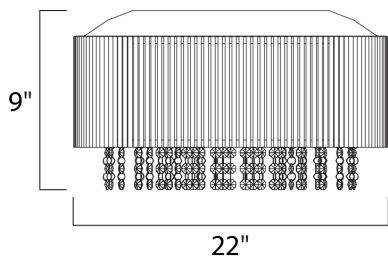

PRODUCT DESCRIPTION

The Spiral Collection features curled metal tubing that shines like diamonds radiating in the sun. Strands of high quality K9 crystal beads add to the opulence of the fixture offering a distinct sparkle visible whether off or on.

MEASUREMENTS

- DIMENSION : 22" W x 9" H
- CANOPY : 22.25" W x 0.98" H x 22.25" L
- HANGING WEIGHT : 16.06 lb

LAMPING

- LUMENS : 5,000 Rated
- BULB : 1 x 40W Xenon G9 , 400W Total
- BULB INCLUDED : (Included)
- DIMMABLE : Yes
- COLOR_TEMP : 2900K