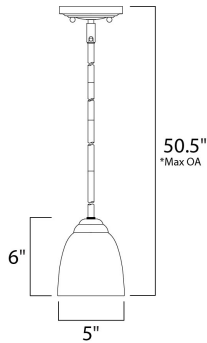

PRODUCT DESCRIPTION

A transitional look that works in a broad range of interiors featuring metal frames finished in either Oiled Rubbed Bronze for the traditional home or Satin Nickel for a more contemporary look. Simple Frost glass shades compliment the overall design.

*max overall height

MEASUREMENTS

DIMENSION : 5" L x 5" W x 6" H
 MAX OAH : 50.5" OAH
 HANGING WEIGHT : 2.49 lb

LAMPING

INPUT VOLTAGE : 120V
 LUMENS : 0 Rated
 BULB : 1 x 60W Incandescent E26 Medium , 60W Total
 BULB INCLUDED : (Not Included)
 DIMMABLE : Yes