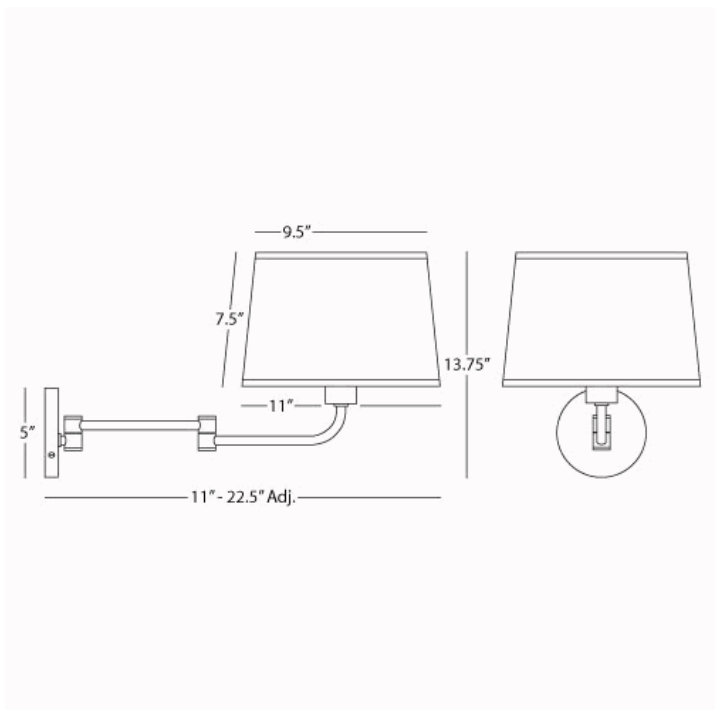

KOLEMAN

S464

Swing Arm Sconce

1-100W Max.

Bulb Type: A

Switch: Hi-Lo Dimming

24" Cord Cover/ Direct Wire

Polished Nickel Finish

Oyster Linen Shade

FINISH OPTIONS:

464 - Aged Brass

Z464 - Deep Patina Bronze

** Available for Quick SHIP **