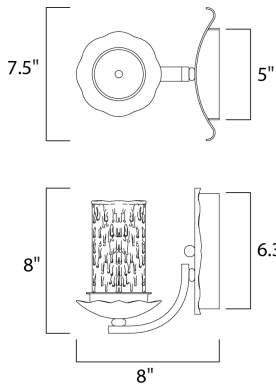

MEASUREMENTS

DIMENSION : 7.5" W x 8" H x 8" Ext
 MAX OAH : 5" W x 6.3" H
 HANGING WEIGHT : 3.75 lb

LAMPING

INPUT VOLTAGE : 120V
 LUMENS : 0 Rated
 BULB : 1 x 60W Incandescent E12 Candelabra , 60W Total
 BULB INCLUDED : (Not Included)
 DIMMABLE : Yes
 LIGHTING_DIRECTION : Up