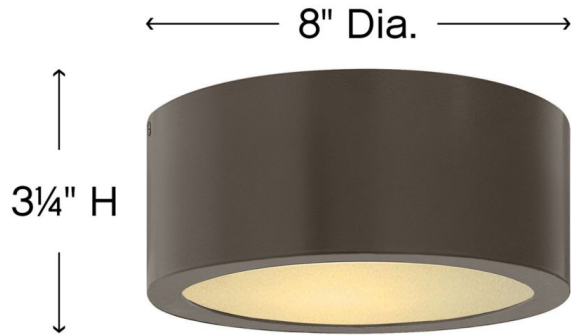

LUNA

1665BZ

SMALL FLUSH MOUNT

Luna is a modern collection of solid aluminum fixtures offered in a unique combination of contemporary styles, including sleek wall lanterns. Luna also offers chic pocket wall sconces and compact ceiling mounts that are ideal for indoors or out.

DETAILS	
FINISH:	Bronze
MATERIAL:	Aluminum
GLASS:	Etched Lens
DIMMABLE:	YES, 0-10V TYPE DIMMER ONLY

DIMENSIONS	
WIDTH:	8"
HEIGHT:	3.3"
WEIGHT:	2lb

LIGHT SOURCE	
LIGHT SOURCE:	Integrated LED
LED NAME:	LC1-60
VOLTAGE:	120v/277v
COLOR TEMP:	3000
LUMENS:	600
CRI:	96
INCANDESCENT EQUIVALENCY:	1 x 60w
DIMMABLE:	YES, 0-10V TYPE DIMMER ONLY

MOUNTING	
CANOPY:	8" Dia.

SHIPPING	
CARTON LENGTH:	10.5
CARTON WIDTH:	6.5
CARTON HEIGHT:	11.5
CARTON WEIGHT:	3

PRODUCT DETAILS:

- Suitable for use in wet (outdoor direct rain) locations as defined by NEC and CEC. Meets United States UL Underwriters Laboratories & CSA Canadian Standards Association Product Safety Standards
- Fixture is Dark Sky compliant and engineered to minimize light glare upward into the night sky
- Equipped with 120/277V universal driver.
- 2-year finish warranty
- LED components carry a 5-year limited warranty
- Bold lines and a clean, minimalist style complement contemporary architecture