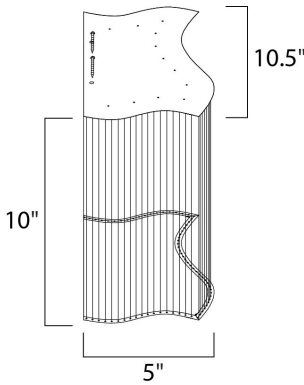

PRODUCT DESCRIPTION

Swizzle collection's gently curved frames of Polished Chrome support twisted Clear glass rods that shimmer in front of the natural light of the included xenon lamps. The interior of the fixture is draped with strands of clear beveled crystal that sparkle from below.

MEASUREMENTS

DIMENSION : 11" W x 10" H x 5" Ext
 MAX OAH : 7.87" W x 9.45" H
 HANGING WEIGHT : 6.6 lb

LAMPING

INPUT VOLTAGE : 120V
 LUMENS : 960 Rated
 BULB : 4 x 25W Xenon G9 , 100W Total
 BULB INCLUDED : (Included)
 DIMMABLE : Yes
 COLOR_TEMP : 2900K

FINISHES OPTION

GLASS

Clear CL

MATERIAL

Steel, Glass Rod, Crystal

RATINGS

cETLus
 Dry Location

ADDITIONAL