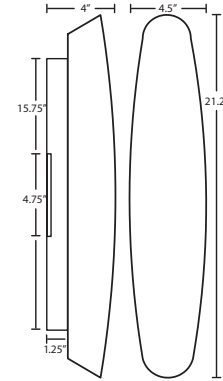

### DIFFUSER

Diffuser shall be handcrafted glass of various decors.

**Aero 16:** 4.5" W x 15.5" H x 4" D

**Aero 21:** 4.5" W x 21.25" H x 4" D

**REV 10/14**

AERO 16 / 21

SCONCES WALL

ORDERING:

Aero 16: #2728

Aero 21: #2729

FIXTURE/DECOR	LAMP OPTIONS	METAL FINISH	OPTIONS
272807 Opal Matte	(blank) 2x 60W A15 Incan	BR Bronze	LW Low Wattage
2728ST Stucco	HAL 2x 40W G9 Hal	PN Polished Nickel	labeling
	H1 1x 26W Quad 120V	SN Satin Nickel	
	Q1 1x 26W Quad 277V		
	GU24* 1x 13W GU24 120V		
	LED 1x 7W LED 120V, non-dimmable		