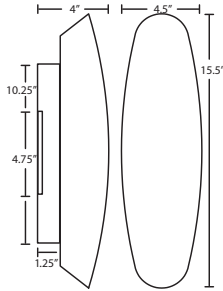

AERO 16 / 21

SCONCES WALL

ORDERING:

Aero 16: #2728