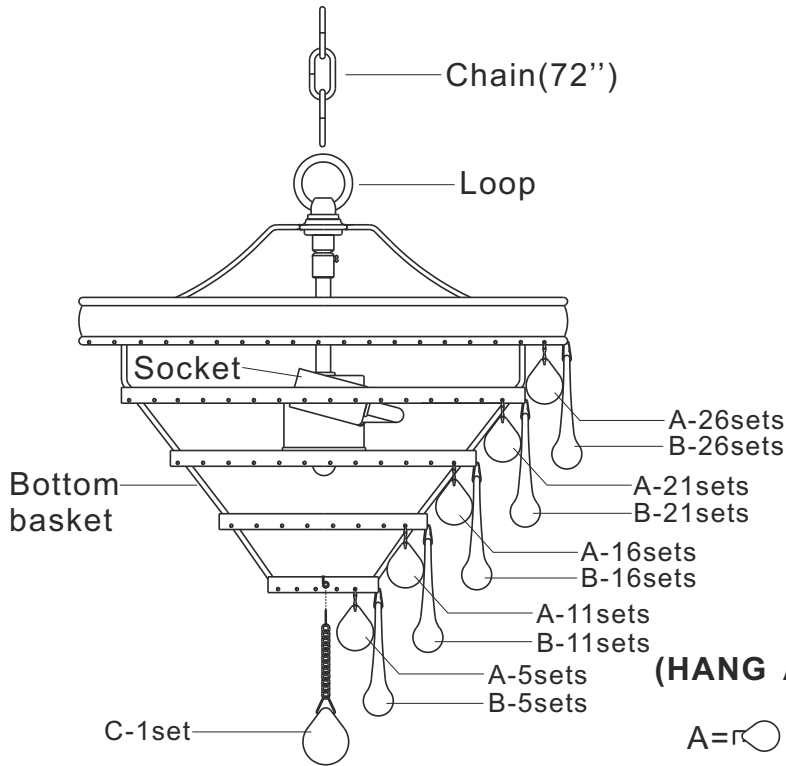

CRYSTORAMA

1958

95 Cantiague Rock Road, Westbury, NY 11590 • toll free: 1.800.888.4470 fax: 516.931.1254 • info@crystorama.com • www.crystorama.com

MODEL#: 130-CH
ASSEMBLY AND DRESSING INSTRUCTIONS

WARNING: This product can expose you to Lead which is known to the state of California to cause cancer and/or birth defects or reproductive harm. For more information go to www.P65Warnings.ca.gov

All electrical components must be installed by a licensed electrician in accordance with the National Electric Code and the appropriate local electrical codes.

You will need 3 Candelabra bulbs 60 Watts recommended, Use LED bulbs for Extended use. Bulb not included

(HANG A AND B ALTERNATELY)

- A = 30mmx79sets (Spare parts: 3sets)
- B = 76mmx79sets (Spare parts: 3sets)
- C = (30mm Ball with chain)x1set

For Hanging

For Ceiling

2018-08