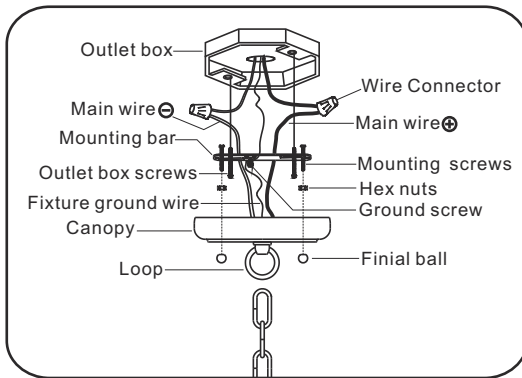

All electrical components must be installed by a licensed electrician in accordance with the National Electric Code and the appropriate local electrical codes.

You will need 3 Candelabra bulbs 60 Watts recommended, Use LED bulbs for Extended use. Bulb not included

(HANG A AND B ALTERNATELY)

- A = 30mmx79sets (Spare parts: 3sets)
- B = 76mmx79sets (Spare parts: 3sets)
- C = (30mm Ball with chain)x1set

For Hanging

For Ceiling

2018-08