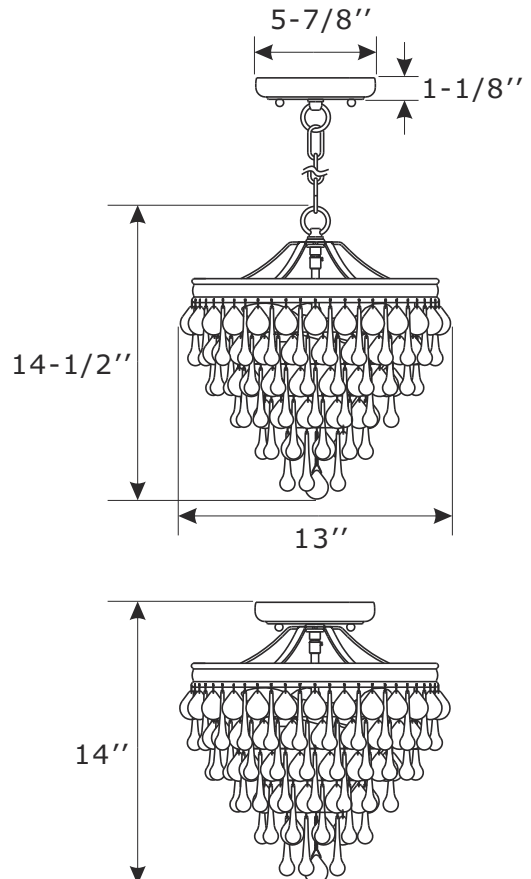

All electrical components must be installed by a licensed electrician in accordance with the National Electric Code and the appropriate local electrical codes.

You will need 3 Candelabra bulbs 60 Watts recommended, Use LED bulbs for Extended use. Bulb not included

(HANG A AND B ALTERNATELY)

- A = 30mmx79sets (Spare parts: 3sets)
- B = 76mmx79sets (Spare parts: 3sets)
- C = (30mm Ball with chain)x1set

For Hanging

For Ceiling

2018-08