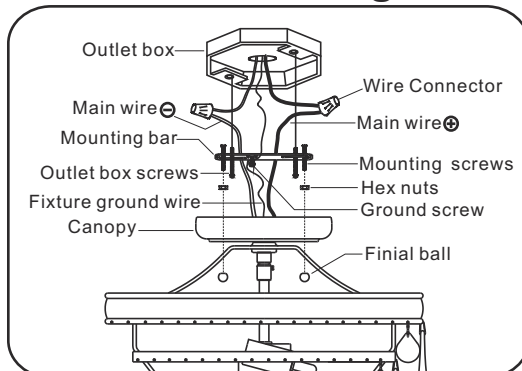

All electrical components must be installed by a licensed electrician in accordance with the National Electric Code and the appropriate local electrical codes.

You will need 3 Candelabra bulbs 60 Watts recommended, Use LED bulbs for Extended use. Bulb not included

(HANG A AND B ALTERNATELY)

- A = 30mmx79sets (Spare parts: 3sets)
- B = 76mmx79sets (Spare parts: 3sets)
- C = (30mm Ball with chain)x1set

For Hanging

For Ceiling

2018-08