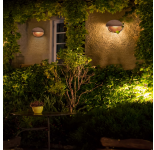

## Ceramic LED ADA Dome Outdoor Wall Sconce (Closed Top)