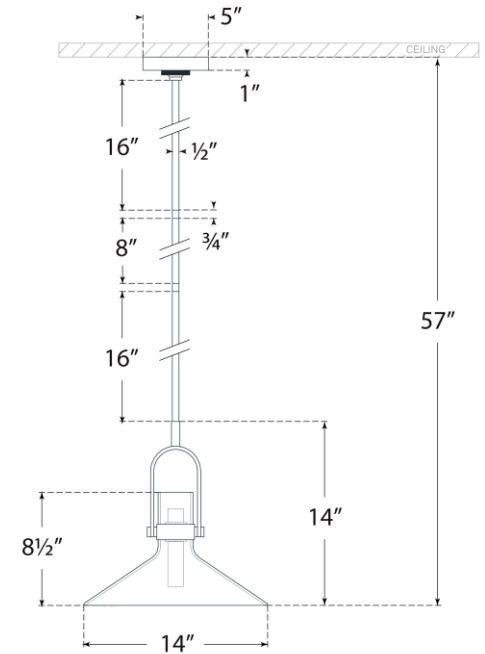

TEAR SHEET

Larkin 13" Empire Pendant

Item # IKF 5450BZ-CG

Designer: Ian K. Fowler

O/A Height: 57"

Fixture Height: 14"

Min. Custom Height: 20.75"

Width: 14"

Canopy: 5" Round

Finishes: BZ, HAB, PN

Glass Options: CG

Socket: Dedicated LED

Wattage: 9w (1000lm)

Weight: 7 Pounds

Note: UL Only | Custom Height Available

Bottom View