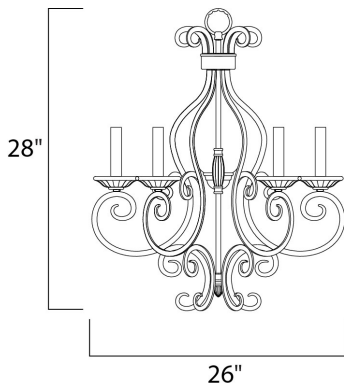

PRODUCT DESCRIPTION

This decorative classic in Oil Rubbed Bronze finish is both dramatic and subtle, with or without shades.

MEASUREMENTS

DIMENSION : 26" L x 26" W x 28" H
 CANOPY : 5.12" W x 1" H x 5.12" L
 HANGING WEIGHT : 12.13 lb